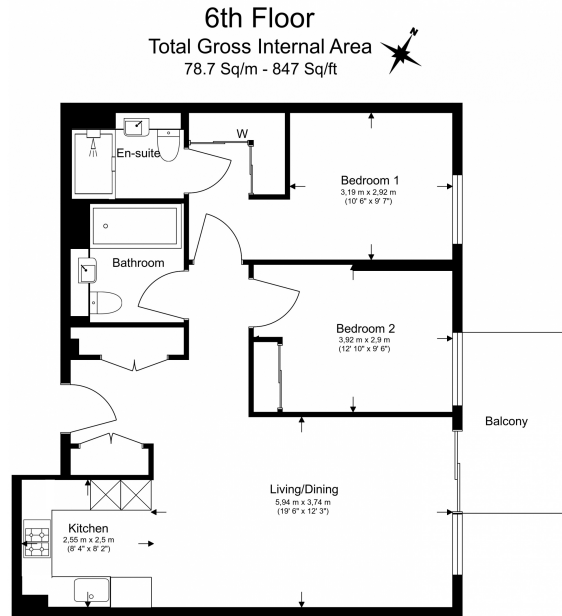

Neroli House, Piazza Walk, E1

£850 per week, £3,683 per month + fees

www.benhams.com

Score	Energy rating	Current	Potential
92+	A		
81-91	B	86 B	86 B
69-80	C		
55-68	D		
39-54	E		
21-38	F		
1-20	G		

London branches open six days a week Mon - Sat

Canary Wharf | City | Colindale | Dartmouth Park | Ealing | Fulham
Hammersmith | Hampstead | Highgate | Hyde Park | Kensington | Kew
Knightsbridge | Nine Elms | Shoreditch | Southall | Surrey Quays
Wapping | Wembley | White City | Woolwich

International offices

China | Hong Kong SAR | India | Indonesia | Qatar | Malaysia | Middle East | Pakistan
Singapore | South Africa | Thailand | Turkey