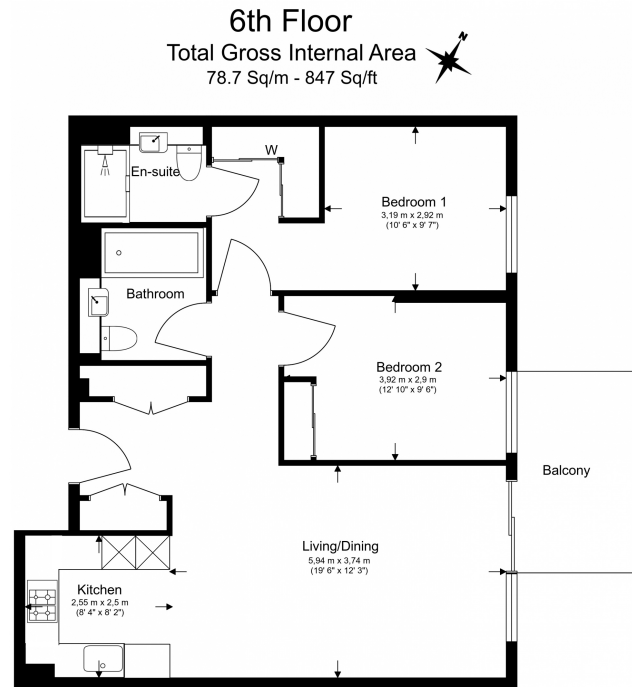

Neroli House, Piazza Walk, E1

£877 per week, £3,800 per month + fees

www.benhams.com

Energy Efficiency Rating		
	Current	Potential
<i>Very energy efficient - lower running costs</i>		
(92-100) A		
(81-91) B	88	88
(69-80) C		
(55-68) D		
(39-54) E		
(21-38) F		
(1-20) G		
<i>Not energy efficient - higher running costs</i>		
England & Wales	EU Directive 2002/91/EC	

London branches open six days a week Mon - Sat

Canary Wharf | City | Colindale | Dartmouth Park | Ealing | Fulham
Hammersmith | Hampstead | Highgate | Hyde Park | Kensington | Kew
Knightsbridge | Nine Elms | Shoreditch | Southall | Surrey Quays
Wapping | Wembley | White City | Woolwich