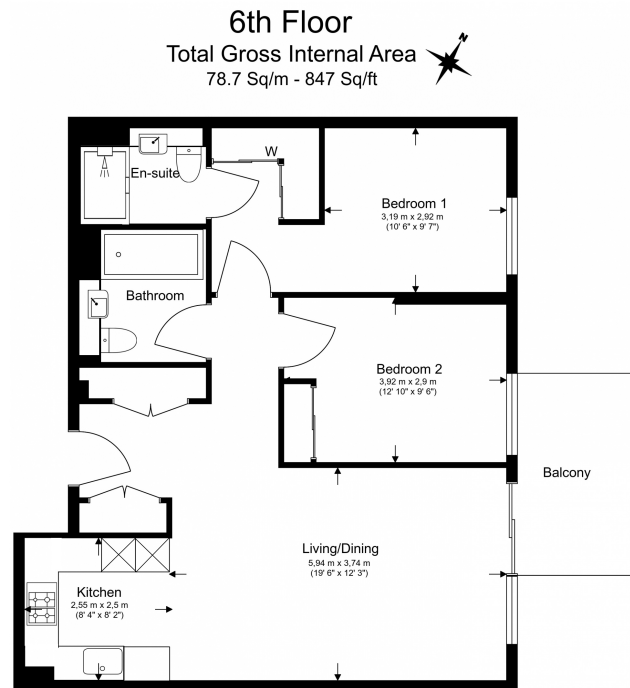

Neroli House, Piazza Walk, E1

£920 per week, £3,987 per month + fees

www.benhams.com

London branches open six days a week Mon - Sat

Canary Wharf | City | Colindale | Dartmouth Park | Ealing | Fulham
Hammersmith | Hampstead | Highgate | Hyde Park | Kensington | Kew
Knightsbridge | Nine Elms | Shoreditch | Southall | Surrey Quays
Wapping | Wembley | White City | Woolwich

International offices

China | Hong Kong SAR | India | Indonesia | Israel | Malaysia | Middle East | Pakistan
Qatar | Singapore | South Africa | Thailand | Turkey

Benham & Reeves