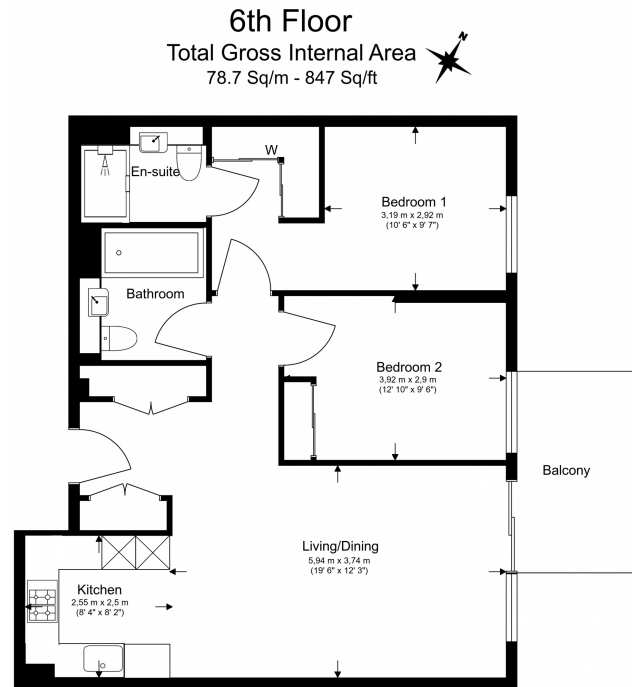

Neroli House, Piazza Walk, E1

£850 per week, £3,683 per month + fees

www.benhams.com

Energy Efficiency Rating		
	Current	Potential
<i>Very energy efficient - lower running costs</i>		
(92-100) A		
(81-91) B	88	88
(69-80) C		
(55-68) D		
(39-54) E		
(21-38) F		
(1-20) G		
<i>Not energy efficient - higher running costs</i>		
England & Wales	EU Directive 2002/91/EC	

London branches open six days a week Mon - Sat

Canary Wharf | City | Colindale | Dartmouth Park | Ealing | Fulham
Hammersmith | Hampstead | Highgate | Hyde Park | Kensington | Kew
Knightsbridge | Nine Elms | Shoreditch | Southall | Surrey Quays
Wapping | Wembley | White City | Woolwich

International offices

China | Hong Kong SAR | India | Indonesia | Qatar | Malaysia | Middle East | Pakistan
Singapore | South Africa | Thailand | Turkey