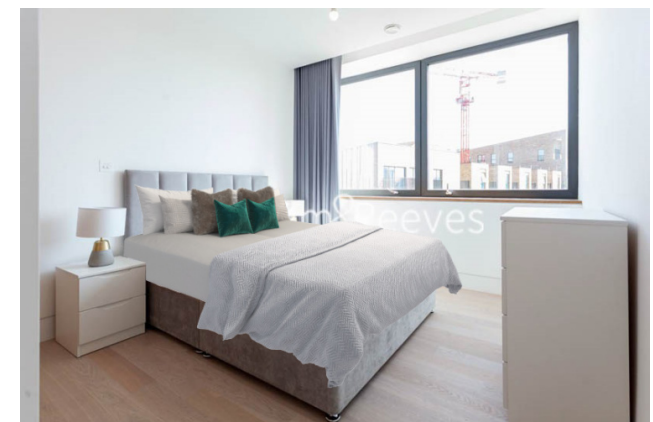

1 Bedroom   1 Bathroom   Furnished

Well-presented apartment situated within a modern development located on the Shoreditch borders in Hoxton, a short walk to The City and easy reach from Old Street Underground and Hoxton Overground stations.

Please [click here](#) for full detail

Property features

Well Presented One Bedroom Apartment | Bright Reception With Balcony | Open Plan Fitted Kitchen With Integrated Appliances | Well Equipped Double Bedroom | Bespoke Bathroom | EPC-B | Wood Floors & Full-Length Windows Throughout | Underfloor Heating | Easy Reach Of The City, Shoreditch & Angel | Walking Distance To Old Street & Hoxton Stations

For more information about this property,
please call our Wapping branch on

020 7680 8900

Redress & Client Money Protection :

Benham and Reeves are members of The Property Ombudsman redress scheme and have Client Money protection with ARLA Propertymark. You can find more information on our website at <https://www.benhams.com/membership/>

Benham & Reeves