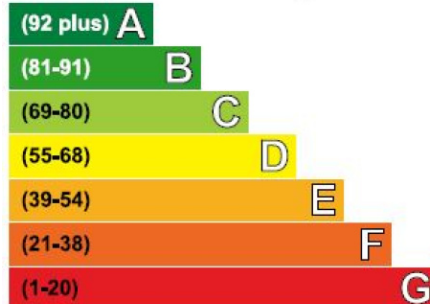

Energy Efficiency Rating

Very energy efficient - lower running costs

Current	Potential
84	84

Not energy efficient - higher running costs

London branches open six days a week Mon - Sat

Canary Wharf | City | Colindale | Dartmouth Park | Ealing | Fulham
Hammersmith | Hampstead | Highgate | Hyde Park | Kensington | Kew
Knightsbridge | Nine Elms | Shoreditch | Southall | Surrey Quays
Wapping | Wembley | White City | Woolwich

International offices

China | Hong Kong SAR | India | Indonesia | Qatar | Malaysia | Middle East | Pakistan
Singapore | South Africa | Thailand | Turkey