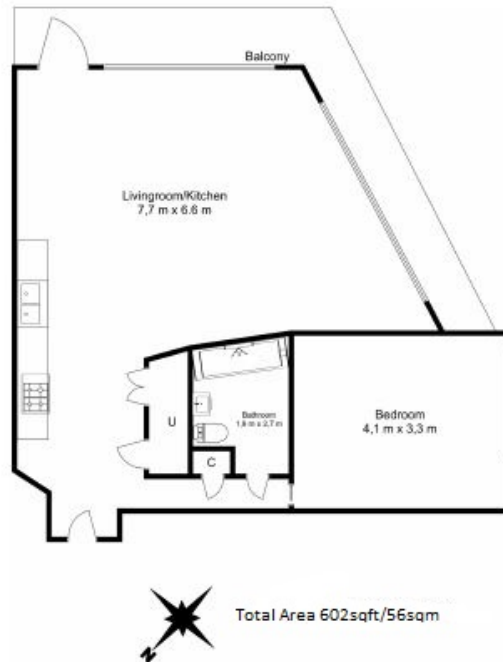

The Duo Tower, Penn Street, N1

£600 per week, £2,600 per month + fees

www.benhams.com