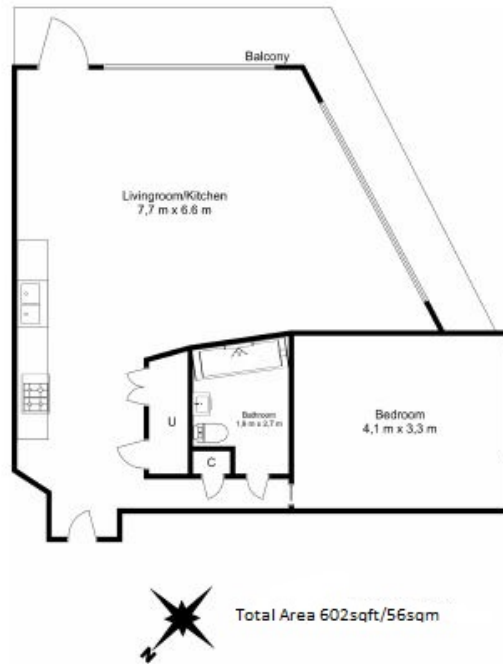

The Duo Tower, Penn Street, N1

£600 per week, £2,600 per month + fees

www.benhams.com