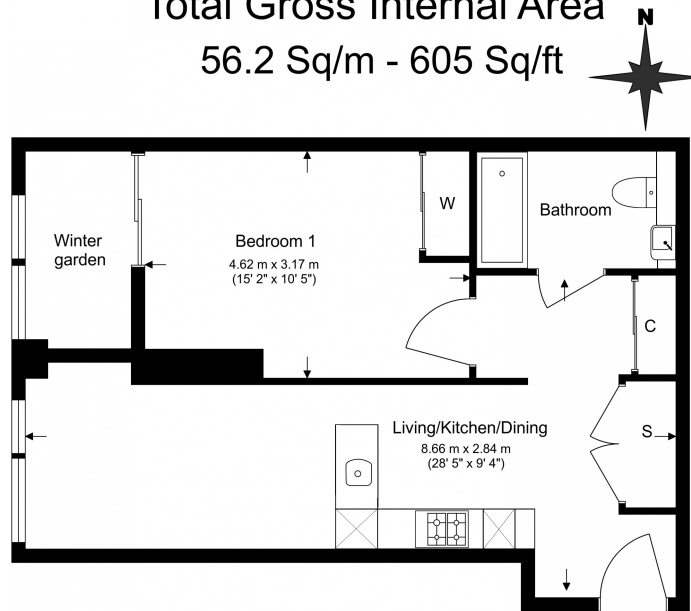

Bondway, Parry St, SW8

£820 per week, £3,553 per month + fees

www.benhams.com

Total Gross Internal Area

56.2 Sq/m - 605 Sq/ft

Energy Efficiency Rating		
	Current	Potential
Very energy efficient - lower running costs		
(92-100) A		
(81-91) B		
(69-80) C	80	80
(55-68) D		
(39-54) E		
(21-38) F		
(1-20) G		
Not energy efficient - higher running costs		
England & Wales	EU Directive 2002/91/EC	

London branches open six days a week Mon - Sat

Canary Wharf | City | Colindale | Dartmouth Park | Ealing | Fulham
Hammersmith | Hampstead | Highgate | Hyde Park | Kensington | Kew
Knightsbridge | Nine Elms | Shoreditch | Southall | Surrey Quays
Wapping | Wembley | White City | Woolwich