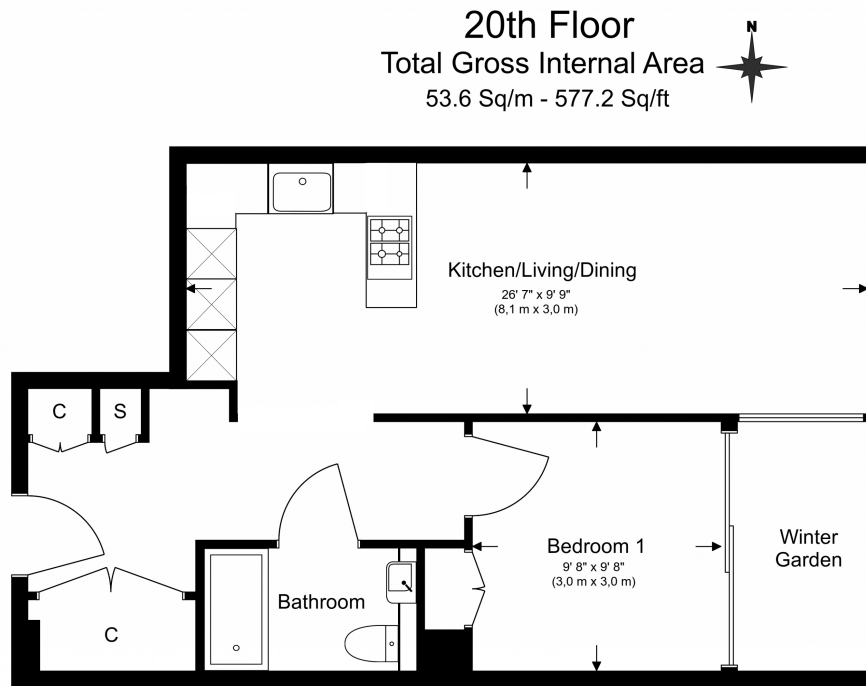

Bondway, Parry St, SW8

£750 per week, £3,250 per month + fees

www.benhams.com

Energy Efficiency Rating		
	Current	Potential
<i>Very energy efficient - lower running costs</i>		
(92-100) A		
(81-91) B	83	83
(69-80) C		
(55-68) D		
(39-54) E		
(21-38) F		
(1-20) G		
<i>Not energy efficient - higher running costs</i>		
England & Wales	EU Directive 2002/91/EC	

London branches open six days a week Mon - Sat

Canary Wharf | City | Colindale | Dartmouth Park | Ealing | Fulham
Hammersmith | Hampstead | Highgate | Hyde Park | Kensington | Kew
Knightsbridge | Nine Elms | Shoreditch | Southall | Surrey Quays
Wapping | Wembley | White City | Woolwich

International offices

China | Hong Kong SAR | India | Indonesia | Qatar | Malaysia | Middle East | Pakistan
Singapore | South Africa | Thailand | Turkey