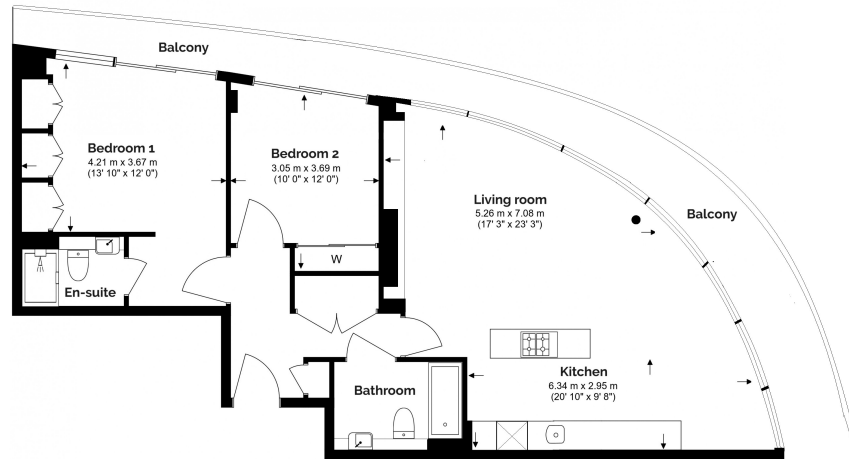

Goldhurst House, Parr's Way, W6

£1,200 per week, £5,200 per month + fees

www.benhams.com

Fifth Floor
Total Gross Internal Area
102 Sq/m - 1,097.9 Sq/ft

Benham & Reeves

Score	Energy rating	Current	Potential
92+	A		
81-91	B	84 B	84 B
69-80	C		
55-68	D		
39-54	E		
21-38	F		
1-20	G		

London branches open six days a week Mon - Sat

Canary Wharf | City | Colindale | Dartmouth Park | Ealing | Fulham
Hammersmith | Hampstead | Highgate | Hyde Park | Kensington | Kew
Knightsbridge | Nine Elms | Shoreditch | Southall | Surrey Quays
Wapping | Wembley | White City | Woolwich

International offices

China | Hong Kong SAR | India | Indonesia | Qatar | Malaysia | Middle East | Pakistan
Singapore | South Africa | Thailand | Turkey

Benham & Reeves