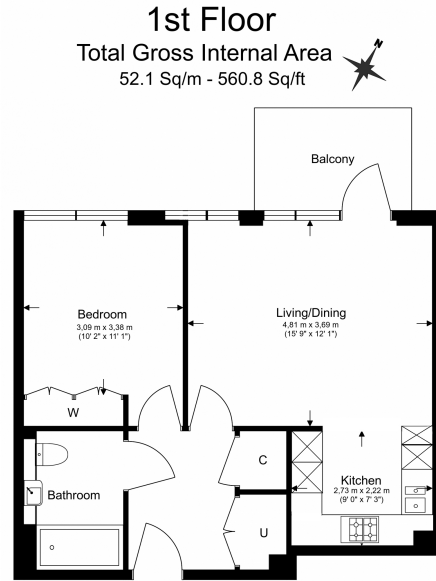

Holland House, Parrs Way, W6

£658 per week, £2,851 per month + fees

www.benhams.com

Benham & Reeves

Score	Energy rating	Current	Potential
92+	A		
81-91	B	85 B	85 B
69-80	C		
55-68	D		
39-54	E		
21-38	F		
1-20	G		

London branches open six days a week Mon - Sat

Canary Wharf | City | Colindale | Dartmouth Park | Ealing | Fulham
Hammersmith | Hampstead | Highgate | Hyde Park | Kensington | Kew
Knightsbridge | Nine Elms | Shoreditch | Southall | Surrey Quays
Wapping | Wembley | White City | Woolwich

International offices

China | Hong Kong SAR | India | Indonesia | Qatar | Malaysia | Middle East | Pakistan
Singapore | South Africa | Thailand | Turkey

Benham & Reeves