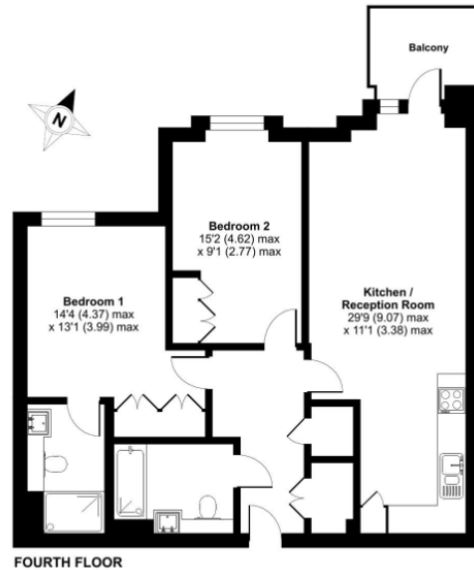

Holland House, Parrs Way, W6

£888 per week, £3,848 per month + fees

www.benhams.com

Parrs Way, London, W6