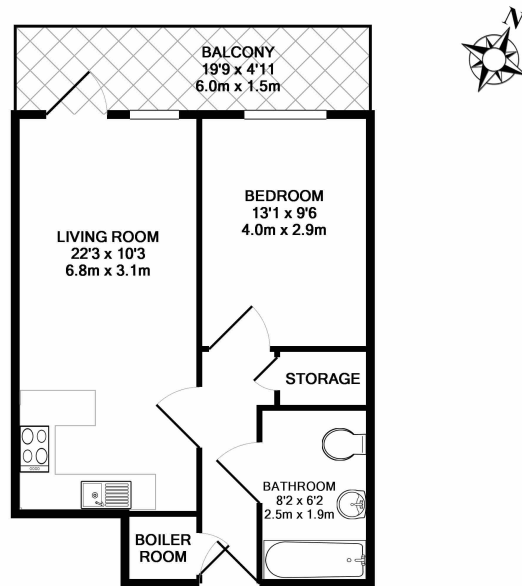

Faulkner House, Parrs Way, W6

£646 per week, £2,800 per month + fees

www.benhams.com