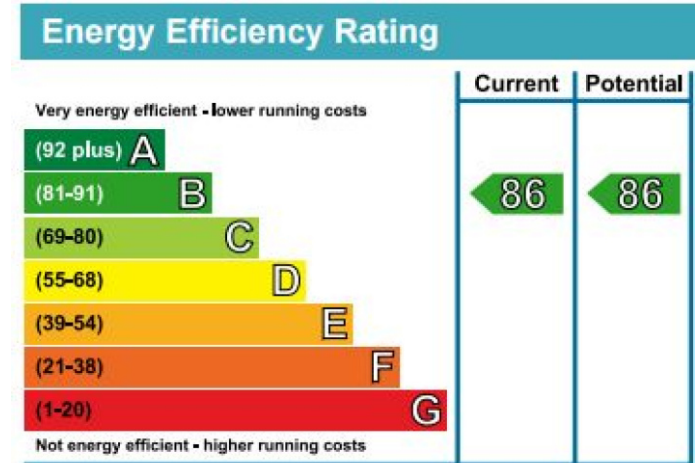

Faulkner House, Parrs Way, W6

£646 per week, £2,800 per month + fees

www.benhams.com