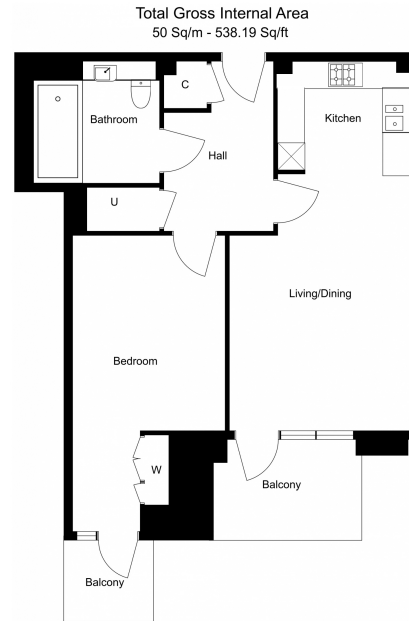

Holland House, Parrs Way, W6

£739 per week, £3,202 per month + fees

www.benhams.com

Score	Energy rating	Current	Potential
92+	A		
81-91	B	86 B	86 B
69-80	C		
55-68	D		
39-54	E		
21-38	F		
1-20	G		

London branches open six days a week Mon - Sat

Canary Wharf | City | Colindale | Dartmouth Park | Ealing | Fulham
Hammersmith | Hampstead | Highgate | Hyde Park | Kensington | Kew
Knightsbridge | Nine Elms | Shoreditch | Southall | Surrey Quays
Wapping | Wembley | White City | Woolwich

International offices

China | Hong Kong SAR | India | Indonesia | Qatar | Malaysia | Middle East | Pakistan
Singapore | South Africa | Thailand | Turkey