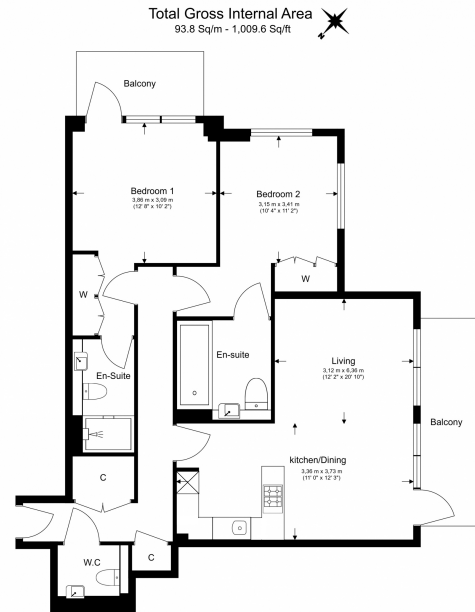

Holland House, Parrs Way, W6

£900 per week, £3,900 per month + fees

www.benhams.com