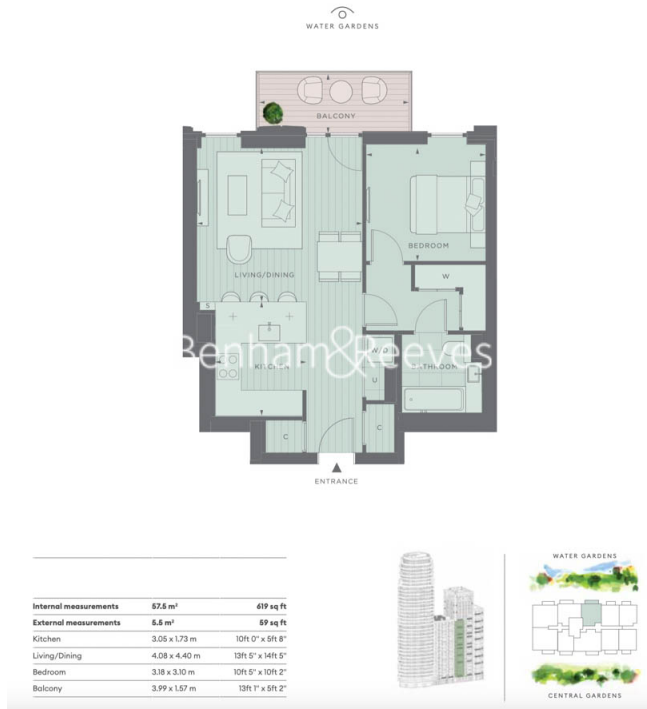

White City Living, Parkside Apartments, Cascade Way, White City W12

£675 per week, £2,925 per month + fees

www.benhams.com

energy performance certificate (EPC) – find an energy certificate – GOV.UK

Score	Energy rating	Current	Potential
92+	A		
81-91	B	85 | B	85 | B
69-80	C		
55-68	D		
39-54	E		
21-38	F		
1-20	G		

London branches open six days a week Mon - Sat

Canary Wharf | City | Colindale | Dartmouth Park | Ealing | Fulham
Hammersmith | Hampstead | Highgate | Hyde Park | Kensington | Kew
Knightsbridge | Nine Elms | Shoreditch | Southall | Surrey Quays
Wapping | Wembley | White City | Woolwich