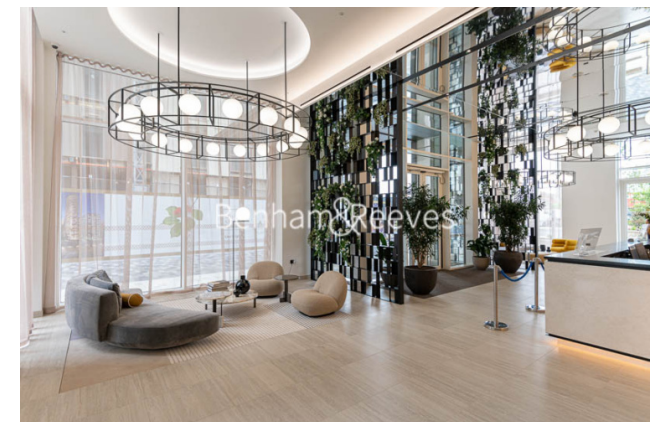

1 Bedroom   1 Bathroom   Furnished

An impeccable 1 double bedroom apartment set in White City Living within the heart of Shepherds Bush. The property is located close to the Westfield Shopping Centre and 2-minutes walk from White City & Wood Lane underground stations. EPC-B

Please [click here](#) for full detail

Property features

1 Double Bedroom Apartment with Built-in Wardrobe (1st Floor | Double Reception Room with Dining Area & Floor to Ceiling | Fully Fitted Kitchen Integrated with Well-Known Appliances | Luxurious En-Suite Bathroom with Dark Chrome Fixtures | Internal Area: 619 Sq Ft Water Garden View / Utility Room | EPC-B | Quality Furnished / Balcony-Terrace (59.0 Sq Ft Additionally | Air Ventilation / Underfloor Heating / Air Conditioning | Residents' Swimming Pool, Gym, Meeting Room, Resident's Lounge | White City & Wood Lane Underground Stations

For more information about this property, please call our White City branch on

020 8187 0888

Redress & Client Money Protection :

Benham and Reeves are members of The Property Ombudsman redress scheme and have Client Money protection with ARLA Propertymark. You can find more information on our website at <https://www.benhams.com/membership/>

Benham & Reeves