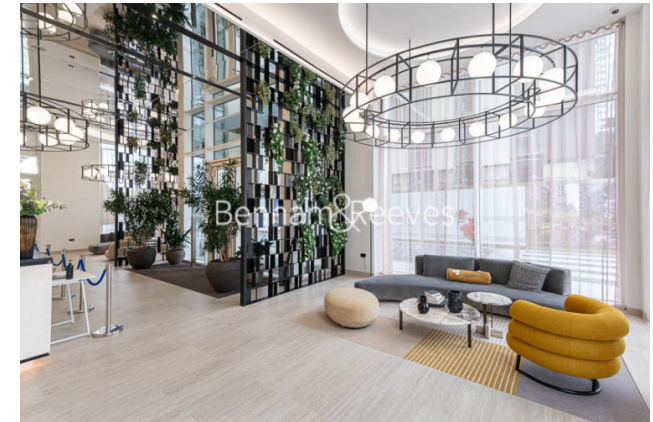

1 Bedroom   1 Bathroom   Furnished

An impeccable 1 double bedroom apartment set in White City Living within the heart of Shepherds Bush. The property is located close to the Westfield Shopping Centre and 2-minutes walk from White City & Wood Lane underground stations. EPC-B

Please [click here](#) for full detail

Property features

1 Double Bedroom Apartment with Built-in Wardrobe (1st Floor | Double Reception Room with Dining Area & Floor to Ceiling | Fully Fitted Kitchen Integrated with Well-Known Appliances | Luxurious En-Suite Bathroom with Dark Chrome Fixtures | Internal Area: 619 Sq Ft Water Garden View / Utility Room | EPC-B | Quality Furnished / Balcony-Terrace (59.0 Sq Ft Additionally | Air Ventilation / Underfloor Heating / Air Conditioning | Residents' Swimming Pool, Gym, Meeting Room, Resident's Lounge | White City & Wood Lane Underground Stations

For more information about this property, please call our White City branch on

020 8187 0888

Redress & Client Money Protection :

Benham and Reeves are members of The Property Ombudsman redress scheme and have Client Money protection with ARLA Propertymark. You can find more information on our website at <https://www.benhams.com/membership/>

Benham & Reeves