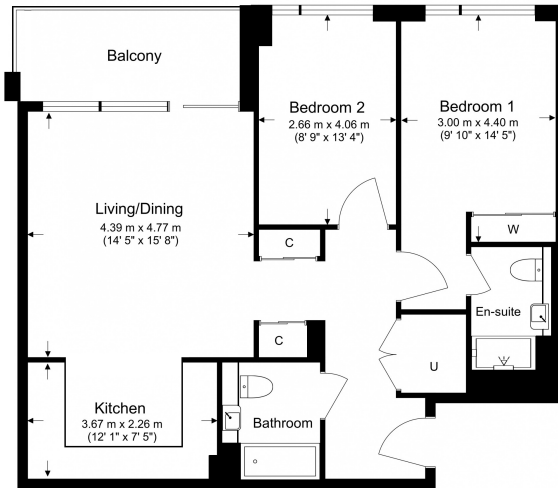

Saxon House, Parkland Walk, SW6

£831 per week, £3,600 per month + fees

www.benhams.com

Total Gross Internal Area
78.6 Sq/m - 847 Sq/ft

Benham & Reeves

Score	Energy rating	Current	Potential
92+	A		
81-91	B	85 B	85 B
69-80	C		
55-68	D		
39-54	E		
21-38	F		
1-20	G		

London branches open six days a week Mon - Sat

Canary Wharf | City | Colindale | Dartmouth Park | Ealing | Fulham
Hammersmith | Hampstead | Highgate | Hyde Park | Kensington | Kew
Knightsbridge | Nine Elms | Shoreditch | Southall | Surrey Quays
Wapping | Wembley | White City | Woolwich

International offices

China | Hong Kong SAR | India | Indonesia | Qatar | Malaysia | Middle East | Pakistan
Singapore | South Africa | Thailand | Turkey

Benham & Reeves