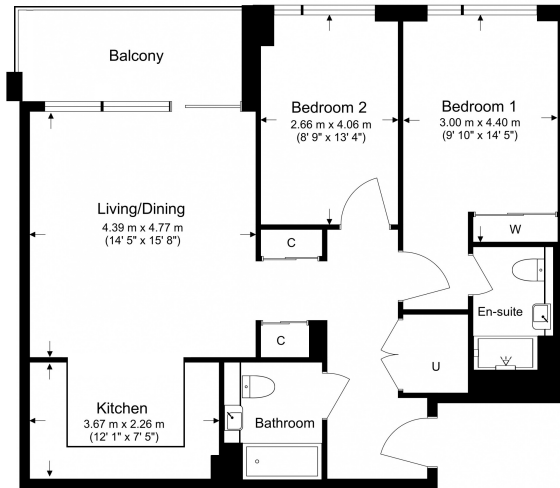

Saxon House, Parkland Walk, SW6

£877 per week, £3,800 per month + fees

www.benhams.com

Total Gross Internal Area
78.6 Sq/m - 847 Sq/ft

Benham & Reeves

Score	Energy rating	Current	Potential
92+	A		
81-91	B	85 B	85 B
69-80	C		
55-68	D		
39-54	E		
21-38	F		
1-20	G		

London branches open six days a week Mon - Sat

Canary Wharf | City | Colindale | Dartmouth Park | Ealing | Fulham
Hammersmith | Hampstead | Highgate | Hyde Park | Kensington | Kew
Knightsbridge | Nine Elms | Shoreditch | Southall | Surrey Quays
Wapping | Wembley | White City | Woolwich

International offices

China | Hong Kong SAR | India | Indonesia | Qatar | Malaysia | Middle East | Pakistan
Singapore | South Africa | Thailand | Turkey