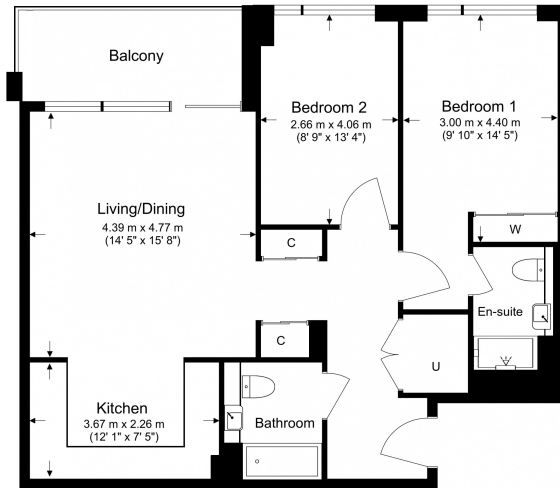

Saxon House, Parkland Walk, SW6

£831 per week, £3,600 per month + fees

www.benhams.com

Total Gross Internal Area
78.6 Sq/m - 847 Sq/ft

Benham & Reeves

Score	Energy rating	Current	Potential
92+	A		
81-91	B	85 B	85 B
69-80	C		
55-68	D		
39-54	E		
21-38	F		
1-20	G		

London branches open six days a week Mon - Sat

Canary Wharf | City | Colindale | Dartmouth Park | Ealing | Fulham
Hammersmith | Hampstead | Highgate | Hyde Park | Kensington | Kew
Knightsbridge | Nine Elms | Shoreditch | Southall | Surrey Quays
Wapping | Wembley | White City | Woolwich

International offices

China | Hong Kong SAR | India | Indonesia | Qatar | Malaysia | Middle East | Pakistan
Singapore | South Africa | Thailand | Turkey

Benham & Reeves