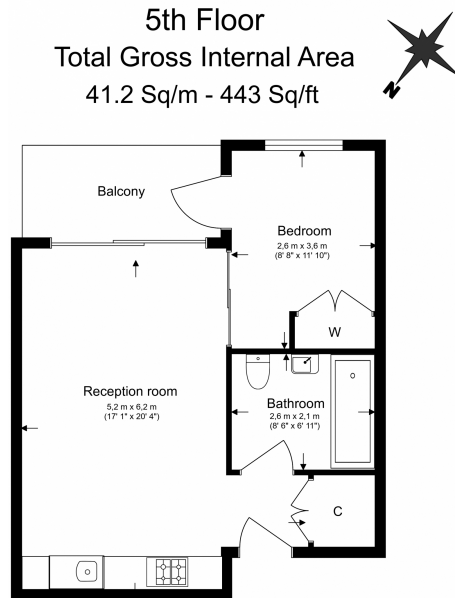

Dockside House, Park Street, SW6

£542 per week, £2,349 per month + fees

www.benhams.com