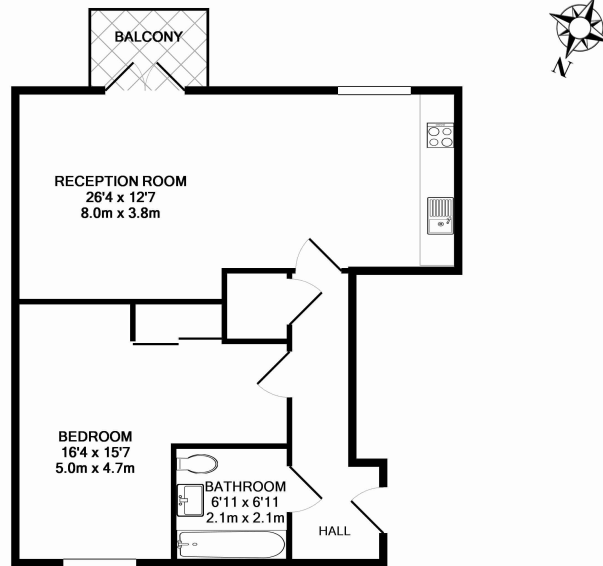

Arlington Avenue, Packington Square, N1

£577 per week, £2,500 per month + fees

www.benhams.com

London branches open six days a week Mon - Sat

Canary Wharf | City | Colindale | Dartmouth Park | Ealing | Fulham
Hammersmith | Hampstead | Highgate | Hyde Park | Kensington | Kew
Knightsbridge | Nine Elms | Shoreditch | Southall | Surrey Quays
Wapping | Wembley | White City | Woolwich

International offices

China | Hong Kong SAR | India | Indonesia | Israel | Malaysia | Middle East | Pakistan
Qatar | Singapore | South Africa | Thailand | Turkey