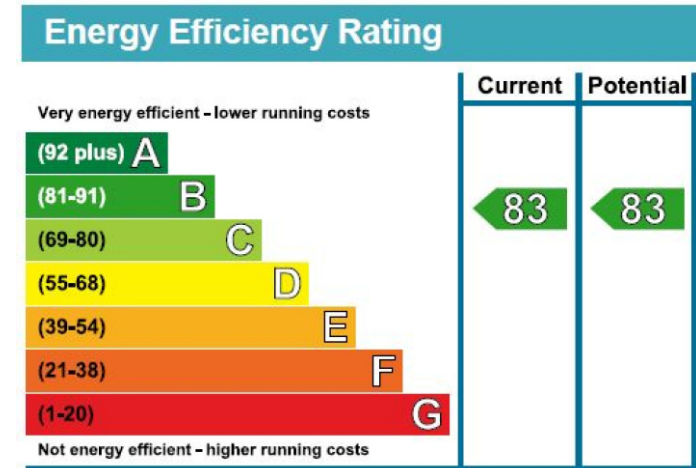

Arlington Avenue, Packington Square, N1

£577 per week, £2,500 per month + fees

www.benhams.com

London branches open six days a week Mon - Sat

Canary Wharf | City | Colindale | Dartmouth Park | Ealing | Fulham
Hammersmith | Hampstead | Highgate | Hyde Park | Kensington | Kew
Knightsbridge | Nine Elms | Shoreditch | Southall | Surrey Quays
Wapping | Wembley | White City | Woolwich

International offices

China | Hong Kong SAR | India | Indonesia | Qatar | Malaysia | Middle East | Pakistan
Singapore | South Africa | Thailand | Turkey