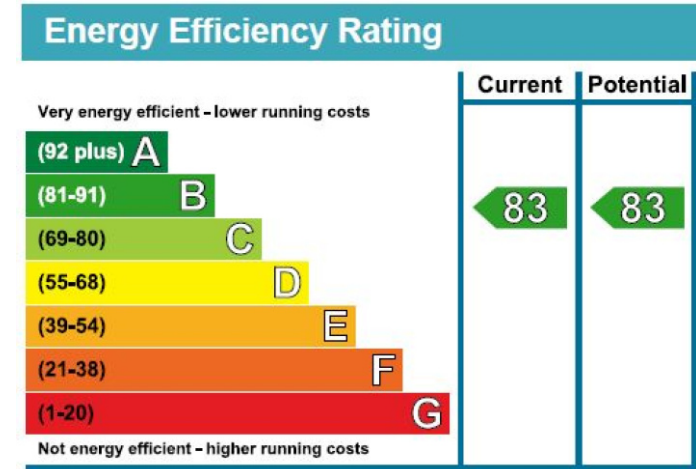

Arlington Avenue, Packington Square, N1

£577 per week, £2,500 per month + fees

www.benhams.com

London branches open six days a week Mon - Sat

Canary Wharf | City | Colindale | Dartmouth Park | Ealing | Fulham
Hammersmith | Hampstead | Highgate | Hyde Park | Kensington | Kew
Knightsbridge | Nine Elms | Shoreditch | Southall | Surrey Quays
Wapping | Wembley | White City | Woolwich

International offices

China | Hong Kong SAR | India | Indonesia | Israel | Malaysia | Middle East | Pakistan
Qatar | Singapore | South Africa | Thailand | Turkey