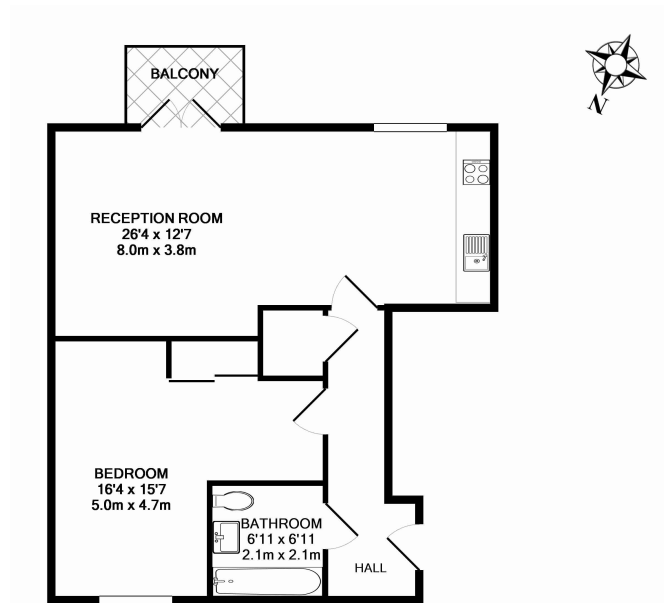

Arlington Avenue, Packington Square, N1

£577 per week, £2,500 per month + fees

www.benhams.com

London branches open six days a week Mon - Sat

Canary Wharf | City | Colindale | Dartmouth Park | Ealing | Fulham
Hammersmith | Hampstead | Highgate | Hyde Park | Kensington | Kew
Knightsbridge | Nine Elms | Shoreditch | Southall | Surrey Quays
Wapping | Wembley | White City | Woolwich

International offices

China | Hong Kong SAR | India | Indonesia | Qatar | Malaysia | Middle East | Pakistan
Singapore | South Africa | Thailand | Turkey