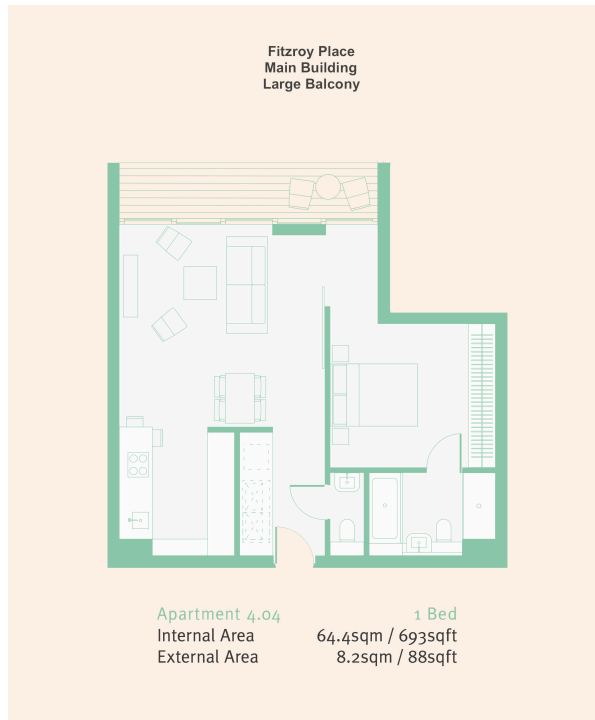

Fitzrovia, Oxford Circus W1T

£895 per week, £3,878 per month + fees

www.benhams.com

Score	Energy rating	Current	Potential
92+	A		
81-91	B	87 | B	87 | B
69-80	C		
55-68	D		
39-54	E		
21-38	F		
1-20	G		

London branches open six days a week Mon - Sat

Canary Wharf | City | Colindale | Dartmouth Park | Ealing | Fulham
Hammersmith | Hampstead | Highgate | Hyde Park | Kensington | Kew
Knightsbridge | Nine Elms | Shoreditch | Southall | Surrey Quays
Wapping | Wembley | White City | Woolwich