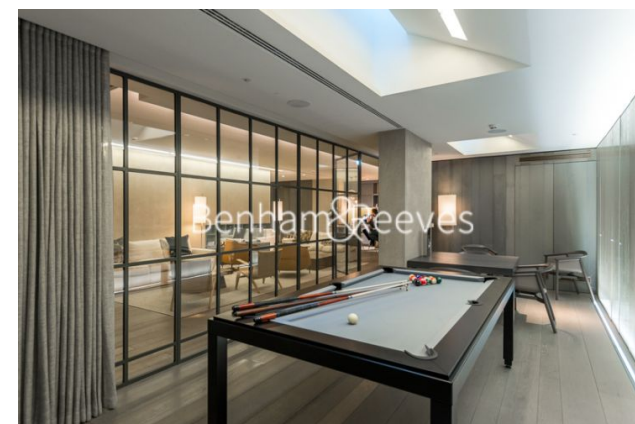

1 Bedroom   1 Bathroom   Furnished

Please [click here](#) for full detail

Property features

EPC-B

For more information about this property,
please call our Hyde Park branch on

020 7402 9866

Redress & Client Money Protection :

Benham and Reeves are members of The Property Ombudsman redress scheme and have Client Money protection with ARLA Propertymark.
You can find more information on our website at <https://www.benhams.com/membership/>

Benham & Reeves