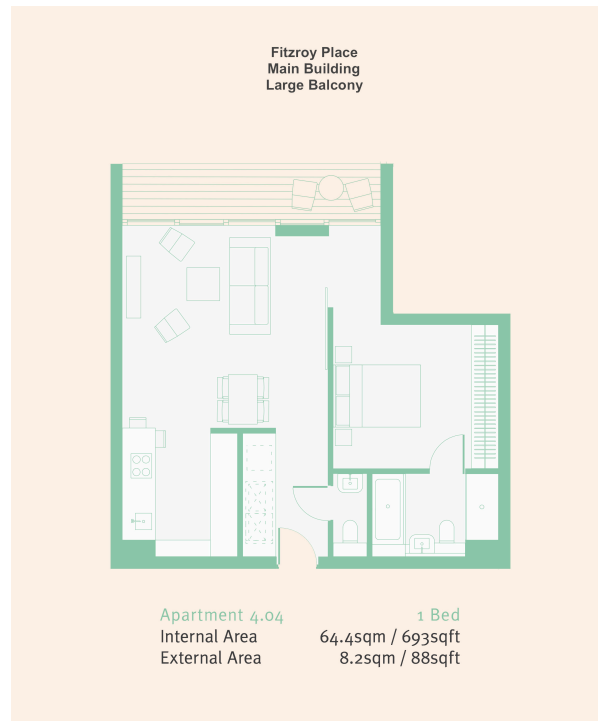

Fitzrovia, Oxford Circus W1T

£895 per week, £3,878 per month + fees

www.benhams.com