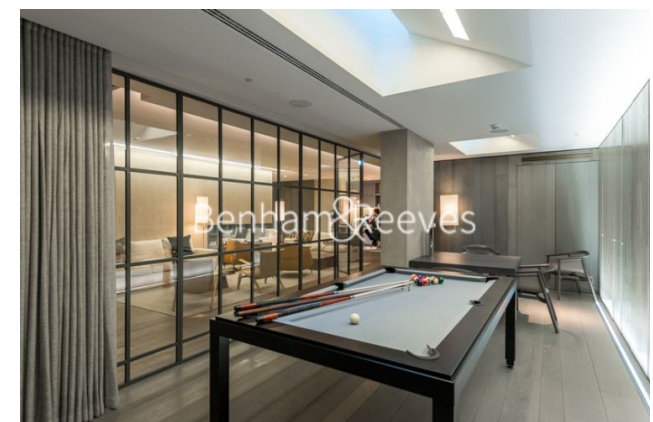

1 Bedroom   1 Bathroom   Furnished

Please [click here](#) for full detail

Property features

EPC-B

For more information about this property,
please call our Hyde Park branch on

020 7402 9866

Redress & Client Money Protection :

Benham and Reeves are members of The Property Ombudsman redress scheme and have Client Money protection with ARLA Propertymark.
You can find more information on our website at <https://www.benhams.com/membership/>

Benham & Reeves