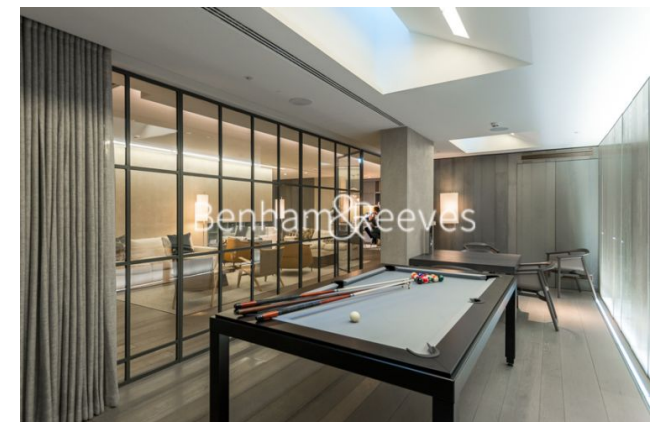

1 Bedroom   1 Bathroom   Furnished

Please [click here](#) for full detail

Property features

EPC-B

For more information about this property,
please call our Hyde Park branch on

020 7402 9866

Redress & Client Money Protection :

Benham and Reeves are members of The Property Ombudsman redress scheme and have Client Money protection with ARLA Propertymark.
You can find more information on our website at <https://www.benhamandreeves.com/membership/>

Benham & Reeves