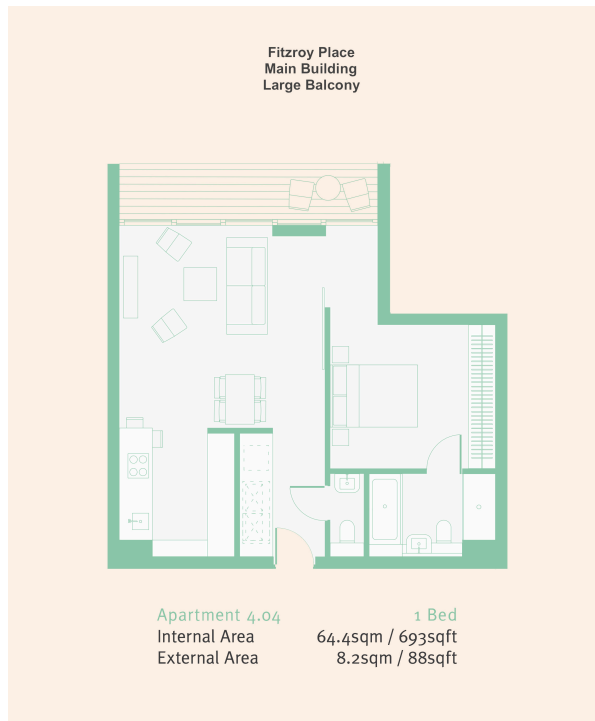

Fitzrovia, Oxford Circus W1T

£895 per week, £3,878 per month + fees

www.benhams.com