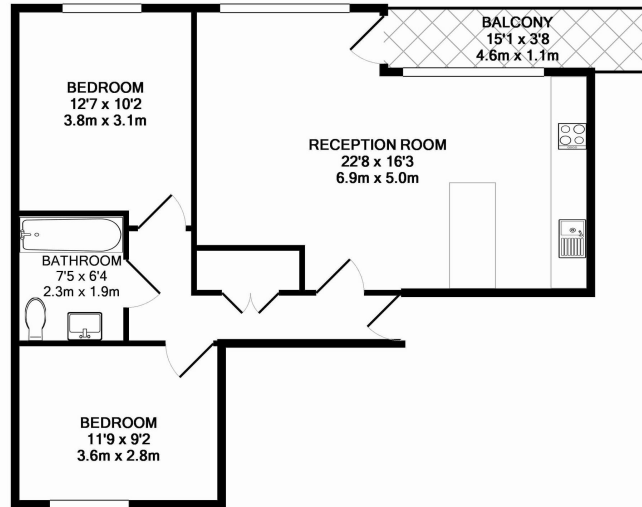

Westland Place, Old Street, N1

£600 per week, £2,600 per month + fees

www.benhams.com

0317:22WP.N1 - 2ND FLOOR
TOTAL APPROX. FLOOR AREA 662 SQ.FT. (61.5 SQ.M.)

Score	Energy rating	Current	Potential
92+	A		
81-91	B	82 B	82 B
69-80	C		
55-68	D		
39-54	E		
21-38	F		
1-20	G		

London branches open six days a week Mon - Sat

Canary Wharf | City | Colindale | Dartmouth Park | Ealing | Fulham
Hammersmith | Hampstead | Highgate | Hyde Park | Kensington | Kew
Knightsbridge | Nine Elms | Shoreditch | Southall | Surrey Quays
Wapping | Wembley | White City | Woolwich

International offices

China | Hong Kong SAR | India | Indonesia | Qatar | Malaysia | Middle East | Pakistan
Singapore | South Africa | Thailand | Turkey