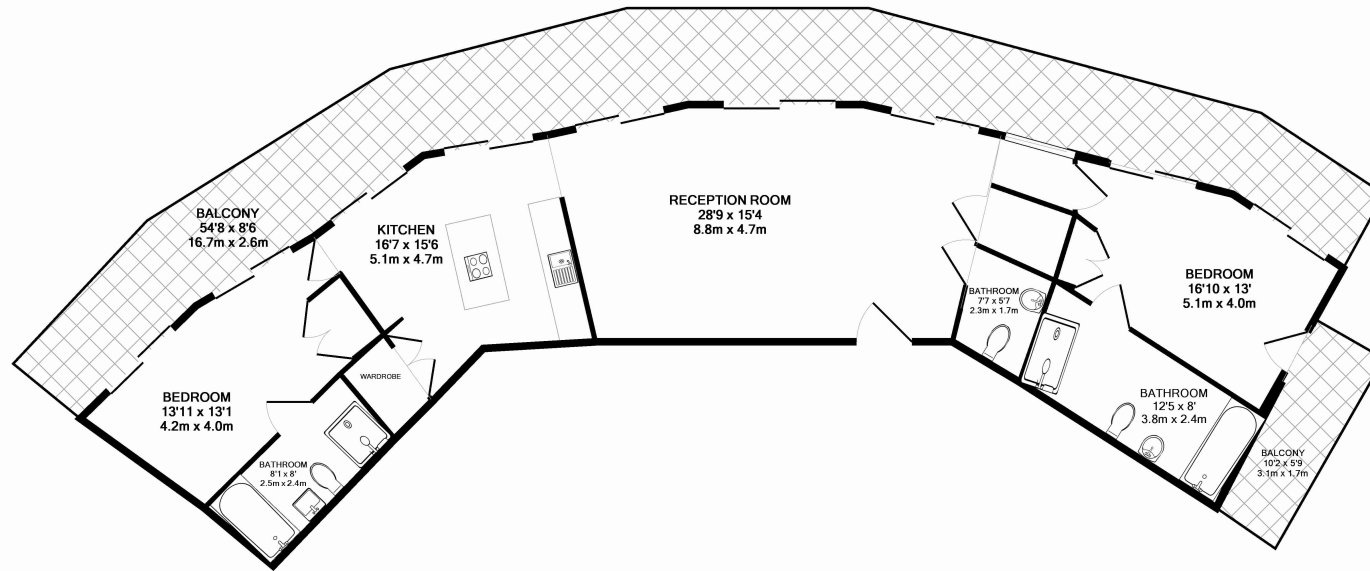

City Road, Old Street, EC1Y

£1,250 per week, £5,417 per month + fees

www.benhams.com

Energy Efficiency Rating		Current	Potential
Very energy efficient - lower running costs			
(92 plus)	A		
(81 - 91)	B		
(69 - 80)	C	75	76
(55 - 68)	D		
(39 - 54)	E		
(21 - 38)	F		
(1 - 20)	G		
Not energy efficient - higher running costs			
England & Wales		EU Directive 2002/91/EC	

BEZIER APARTMENT, EC1Y 1AF
TOTAL APPROX. FLOOR AREA 1180 SQ.FT. (109.6 SQ.M.)

London branches open six days a week Mon - Sat

Canary Wharf | City | Colindale | Dartmouth Park | Ealing | Fulham
Hammersmith | Hampstead | Highgate | Hyde Park | Kensington | Kew
Knightsbridge | Nine Elms | Shoreditch | Southall | Surrey Quays
Wapping | Wembley | White City | Woolwich

International offices

China | Hong Kong SAR | India | Indonesia | Qatar | Malaysia | Middle East | Pakistan
Singapore | South Africa | Thailand | Turkey