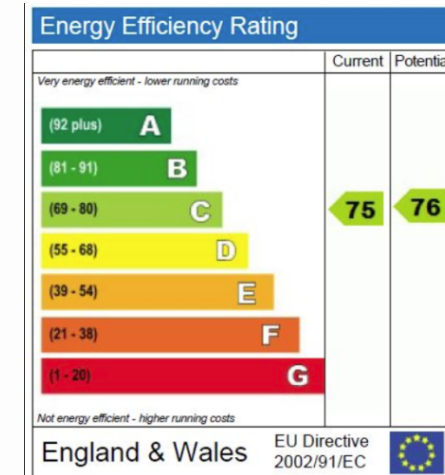

City Road, Old Street, EC1Y

£981 per week, £4,250 per month + fees

www.benhams.com

London branches open six days a week Mon - Sat

Canary Wharf | City | Colindale | Dartmouth Park | Ealing | Fulham
Hammersmith | Hampstead | Highgate | Hyde Park | Kensington | Kew
Knightsbridge | Nine Elms | Shoreditch | Southall | Surrey Quays
Wapping | Wembley | White City | Woolwich

International offices

China | Hong Kong SAR | India | Indonesia | Qatar | Malaysia | Middle East | Pakistan
Singapore | South Africa | Thailand | Turkey