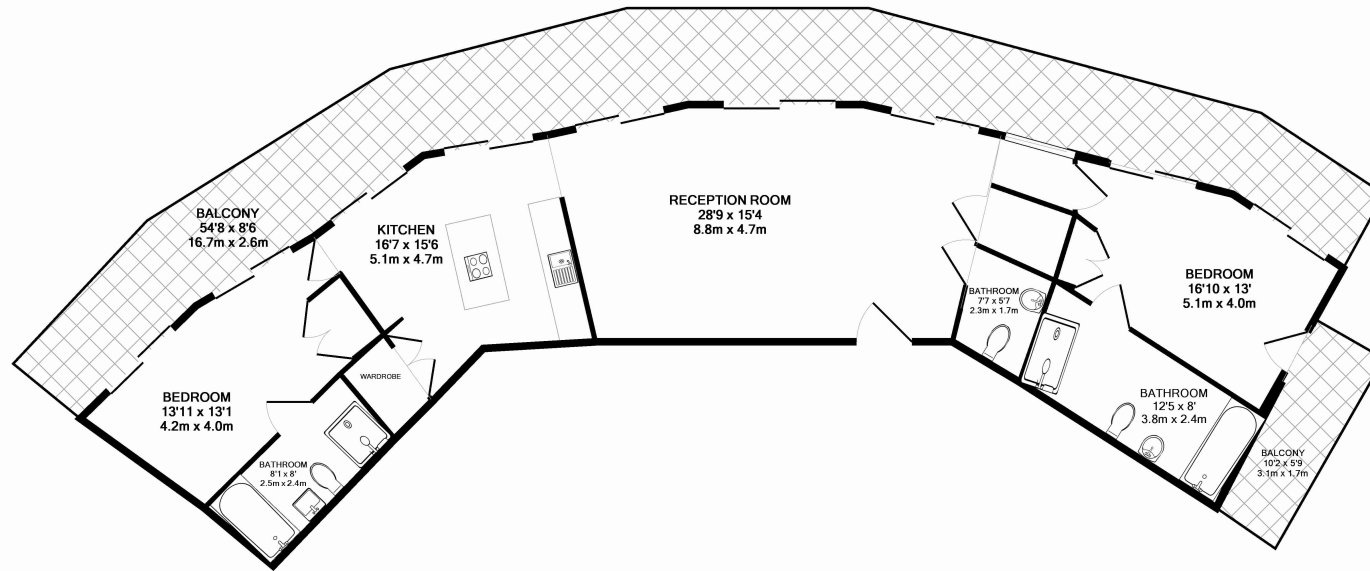

City Road, Old Street, EC1Y

£981 per week, £4,250 per month + fees

www.benhams.com

London branches open six days a week Mon - Sat

Canary Wharf | City | Colindale | Dartmouth Park | Ealing | Fulham
Hammersmith | Hampstead | Highgate | Hyde Park | Kensington | Kew
Knightsbridge | Nine Elms | Shoreditch | Southall | Surrey Quays
Wapping | Wembley | White City | Woolwich

International offices

China | Hong Kong SAR | India | Indonesia | Qatar | Malaysia | Middle East | Pakistan
Singapore | South Africa | Thailand | Turkey