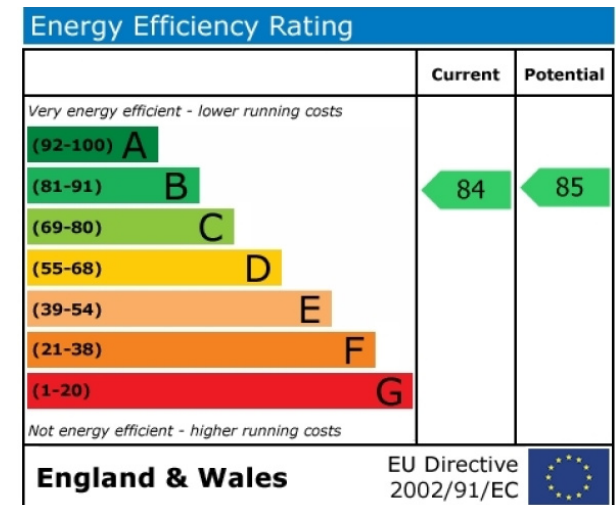

London branches open six days a week Mon - Sat

Canary Wharf | City | Colindale | Dartmouth Park | Ealing | Fulham
Hammersmith | Hampstead | Highgate | Hyde Park | Kensington | Kew
Knightsbridge | Nine Elms | Shoreditch | Southall | Surrey Quays
Wapping | Wembley | White City | Woolwich

International offices

China | Hong Kong SAR | India | Indonesia | Qatar | Malaysia | Middle East | Pakistan
Singapore | South Africa | Thailand | Turkey

Benham & Reeves