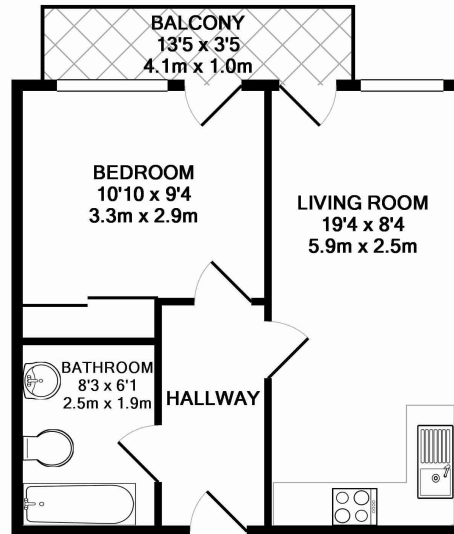

Please [click here](#) for full detail

Property features

One Bedroom | Brightly Lit Reception with Dock Views | One Bathroom | Furnished | Open Plan Kitchen | EPC-C | Lift | Residents Gym | Near South Quay DLR & Canary Wharf station

Benham & Reeves

Baltimore Wharf, Oakland Quay, E14

£542 per week, £2,350 per month + fees

www.benhams.com

BALTIMORE WHARF
TOTAL APPROX. FLOOR AREA 370 SQ.FT. (34.4 SQ.M.)

Whilst every attempt has been made to ensure the accuracy of the floor plan contained here, measurements of doors, windows, rooms and any other items are approximate and no responsibility is taken for any error, omission, or mis-statement. This plan is for illustrative purposes only and should be used as such by any prospective purchaser. The services, systems and appliances shown have not been tested and no guarantee as to their operability or efficiency can be given
Made with Metropix ©2013