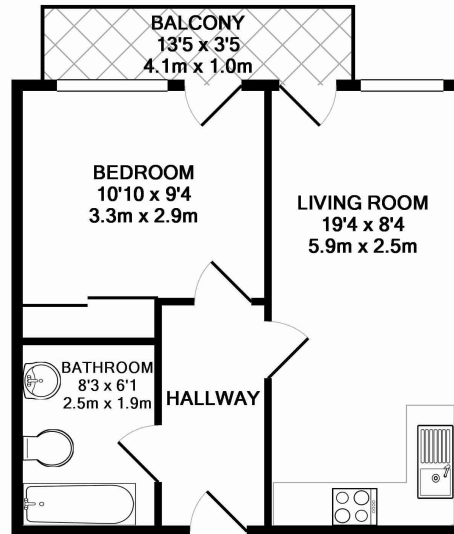

## Property features

**One Bedroom | Brightly Lit Reception with Dock Views | One Bathroom | Furnished | Open Plan Kitchen | EPC-C | Lift | Residents Gym | Near South Quay DLR & Canary Wharf station**

For more information about this property, please call our Canary Wharf branch on