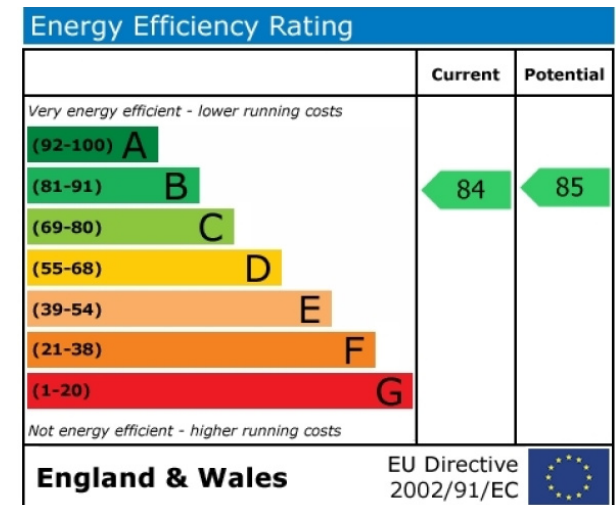

Benham & Reeves

Baltimore Wharf, Oakland Quay, E14

£542 per week, £2,350 per month + fees

www.benhams.com

BALTIMORE WHARF
TOTAL APPROX. FLOOR AREA 370 SQ.FT. (34.4 SQ.M.)

Whilst every attempt has been made to ensure the accuracy of the floor plan contained here, measurements of doors, windows, rooms and any other items are approximate and no responsibility is taken for any error, omission, or mis-statement. This plan is for illustrative purposes only and should be used as such by any prospective purchaser. The services, systems and appliances shown have not been tested and no guarantee as to their operability or efficiency can be given
Made with Metropix ©2013