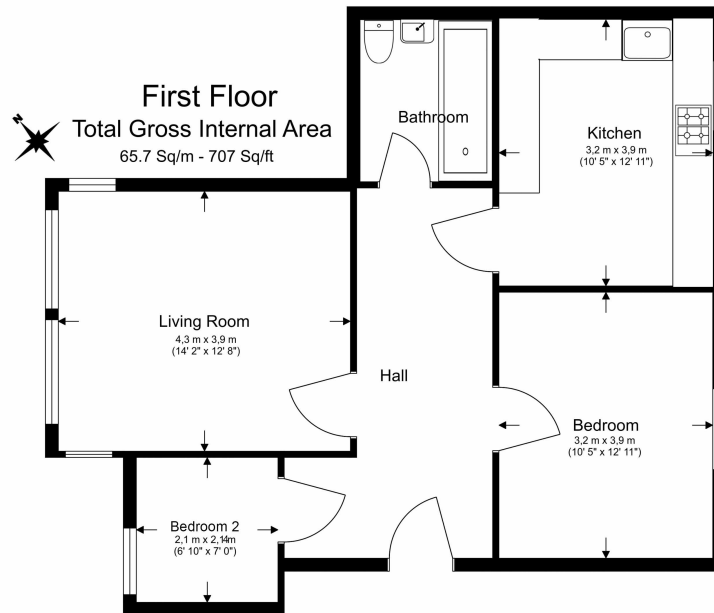

Kingsdown Avenue, Northfields, W13

£334 per week, £1,447 per month + fees

www.benhams.com

Score	Energy rating	Current	Potential
92+	A		
81-91	B		
69-80	C		76 | C
55-68	D	65 | D	
39-54	E		
21-38	F		
1-20	G		

London branches open six days a week Mon - Sat

Canary Wharf | City | Colindale | Dartmouth Park | Ealing | Fulham
Hammersmith | Hampstead | Highgate | Hyde Park | Kensington | Kew
Knightsbridge | Nine Elms | Shoreditch | Southall | Surrey Quays
Wapping | Wembley | White City | Woolwich

International offices

China | Hong Kong SAR | India | Indonesia | Qatar | Malaysia | Middle East | Pakistan
Singapore | South Africa | Thailand | Turkey