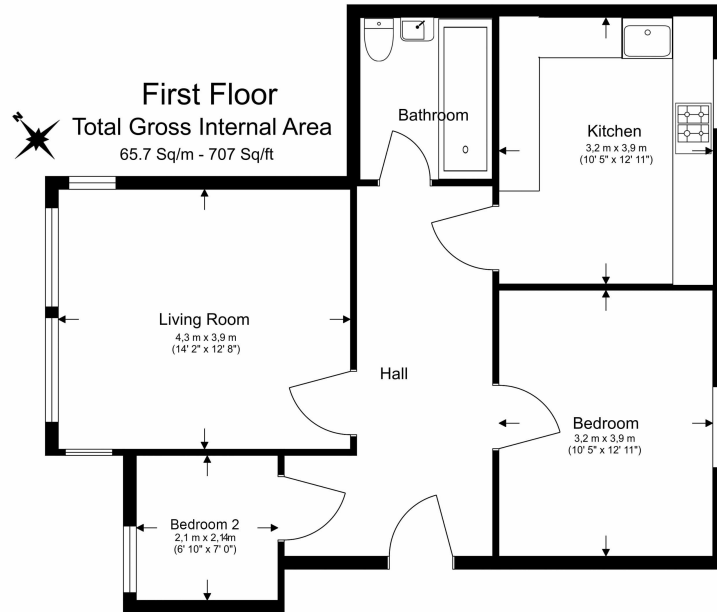

Kingsdown Avenue, Northfields, W13

£334 per week, £1,447 per month + fees

www.benhams.com

Score	Energy rating	Current	Potential
92+	A		
81-91	B		
69-80	C		76 | C
55-68	D	65 | D	
39-54	E		
21-38	F		
1-20	G		

London branches open six days a week Mon - Sat

Canary Wharf | City | Colindale | Dartmouth Park | Ealing | Fulham
Hammersmith | Hampstead | Highgate | Hyde Park | Kensington | Kew
Knightsbridge | Nine Elms | Shoreditch | Southall | Surrey Quays
Wapping | Wembley | White City | Woolwich

International offices

China | Hong Kong SAR | India | Indonesia | Qatar | Malaysia | Middle East | Pakistan
Singapore | South Africa | Thailand | Turkey