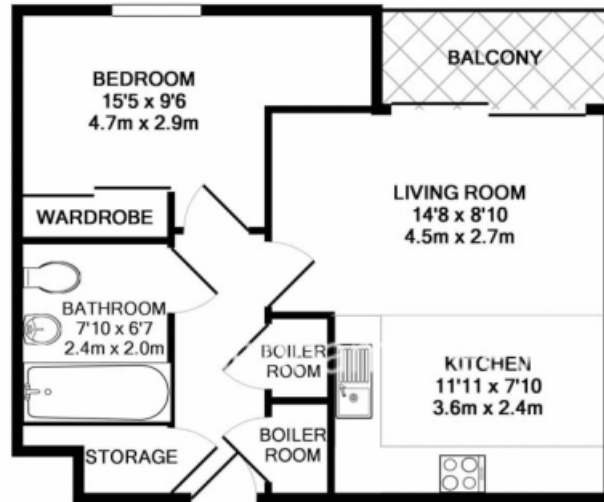

Please [click here](#) for full detail

Property features

One double bedroom | One Bathroom | Balcony | Open planned living | Dishwasher | EPC-B | Concierge | Gym | Residence Lounge | Nearby Nine Elms Tube Station

Benham & Reeves

Wandsworth Road, Nine Elms, SW8

£575 per week, £2,492 per month + fees

www.benhams.com

36.CH
TOTAL APPROX. FLOOR AREA 485 SQ.FT. (45.1 SQ.M.)

Whilst every attempt has been made to ensure the accuracy of the floor plan contained here, measurements of doors, windows, rooms and any other items are approximate and no responsibility is taken for any error, omission, or mis-statement. This plan is for illustrative purposes only and should be used as such by any prospective purchaser. The services, systems and appliances shown have not been tested and no guarantee as to their operability or efficiency can be given
Made with Metropix ©2017