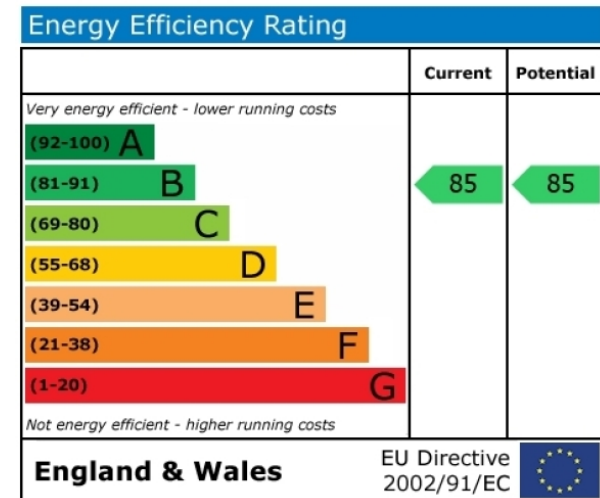

Benham & Reeves

Wandsworth Road, Nine Elms, SW8

£575 per week, £2,492 per month + fees

www.benhams.com

36.CH
TOTAL APPROX. FLOOR AREA 485 SQ.FT. (45.1 SQ.M.)

Whilst every attempt has been made to ensure the accuracy of the floor plan contained here, measurements of doors, windows, rooms and any other items are approximate and no responsibility is taken for any error, omission, or mis-statement. This plan is for illustrative purposes only and should be used as such by any prospective purchaser. The services, systems and appliances shown have not been tested and no guarantee as to their operability or efficiency can be given
Made with Metropix ©2017