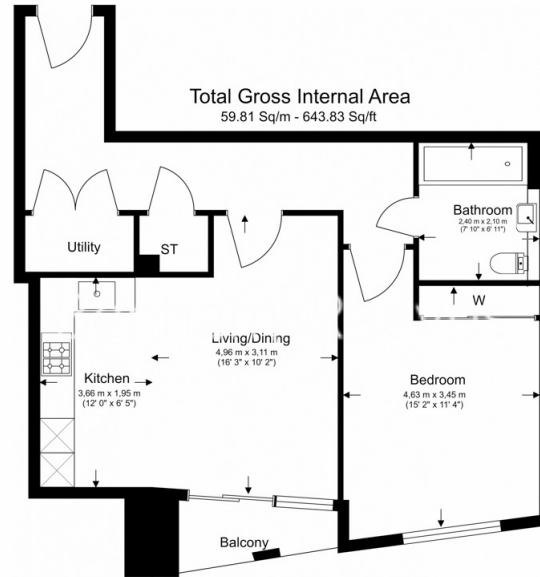

Wandsworth Road, Nine Elms, SW8

£640 per week, £2,773 per month + fees

www.benhams.com

Energy Efficiency Rating		
	Current	Potential
<i>Very energy efficient - lower running costs</i>		
(92-100) A		
(81-91) B	84	84
(69-80) C		
(55-68) D		
(39-54) E		
(21-38) F		
(1-20) G		
<i>Not energy efficient - higher running costs</i>		
England & Wales	EU Directive 2002/91/EC	

London branches open six days a week Mon - Sat

Canary Wharf | City | Colindale | Dartmouth Park | Ealing | Fulham
Hammersmith | Hampstead | Highgate | Hyde Park | Kensington | Kew
Knightsbridge | Nine Elms | Shoreditch | Southall | Surrey Quays
Wapping | Wembley | White City | Woolwich

International offices

China | Hong Kong SAR | India | Indonesia | Qatar | Malaysia | Middle East | Pakistan
Singapore | South Africa | Thailand | Turkey

Benham & Reeves