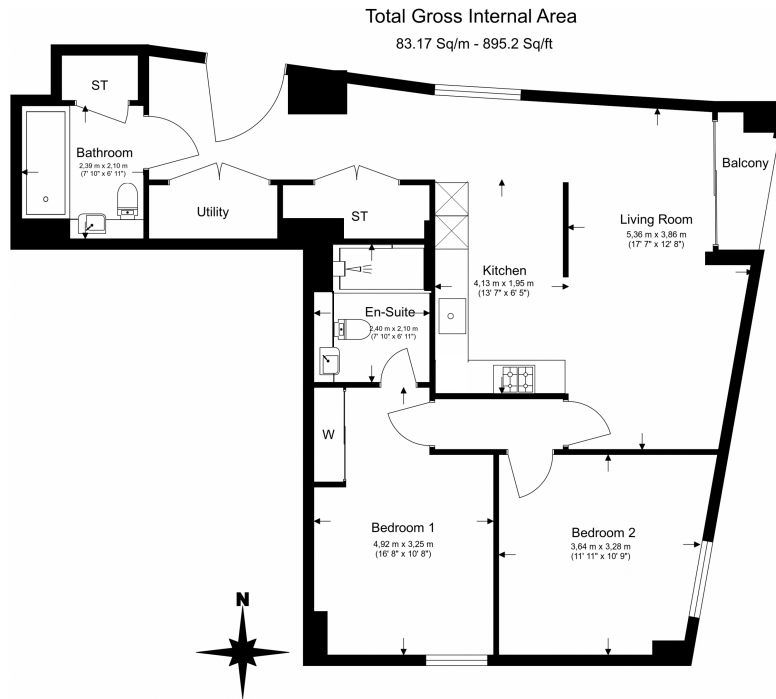

Wandsworth Road, Nine Elms, SW8

£831 per week, £3,601 per month + fees

www.benhams.com

Energy Efficiency Rating		
	Current	Potential
<i>Very energy efficient - lower running costs</i>		
(92-100) A		
(81-91) B	83	83
(69-80) C		
(55-68) D		
(39-54) E		
(21-38) F		
(1-20) G		
<i>Not energy efficient - higher running costs</i>		
England & Wales	EU Directive 2002/91/EC	

London branches open six days a week Mon - Sat

Canary Wharf | City | Colindale | Dartmouth Park | Ealing | Fulham
Hammersmith | Hampstead | Highgate | Hyde Park | Kensington | Kew
Knightsbridge | Nine Elms | Shoreditch | Southall | Surrey Quays
Wapping | Wembley | White City | Woolwich