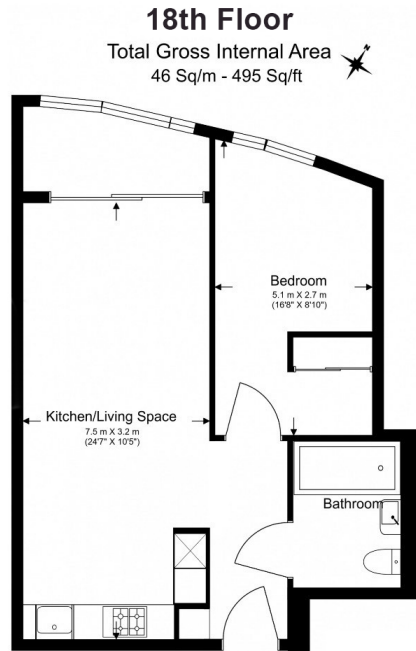

Wandsworth Road, Nine Elms, SW8

£625 per week, £2,708 per month + fees

www.benhams.com

Energy Efficiency Rating		
	Current	Potential
<i>Very energy efficient - lower running costs</i>		
(92-100) A		
(81-91) B	84	84
(69-80) C		
(55-68) D		
(39-54) E		
(21-38) F		
(1-20) G		
<i>Not energy efficient - higher running costs</i>		
England & Wales	EU Directive 2002/91/EC	

London branches open six days a week Mon - Sat

Canary Wharf | City | Colindale | Dartmouth Park | Ealing | Fulham
Hammersmith | Hampstead | Highgate | Hyde Park | Kensington | Kew
Knightsbridge | Nine Elms | Shoreditch | Southall | Surrey Quays
Wapping | Wembley | White City | Woolwich

International offices

China | Hong Kong SAR | India | Indonesia | Qatar | Malaysia | Middle East | Pakistan
Singapore | South Africa | Thailand | Turkey

Benham & Reeves