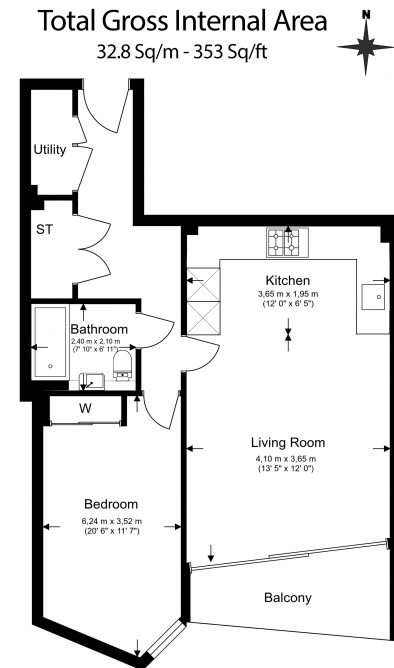

Gladwin Tower, Nine Elms, SW8

£623 per week, £2,700 per month + fees

www.benhams.com

Benham & Reeves

Energy Efficiency Rating		
	Current	Potential
<i>Very energy efficient - lower running costs</i>		
(92-100) A		
(81-91) B	83	83
(69-80) C		
(55-68) D		
(39-54) E		
(21-38) F		
(1-20) G		
<i>Not energy efficient - higher running costs</i>		
England & Wales	EU Directive 2002/91/EC	

London branches open six days a week Mon - Sat

Canary Wharf | City | Colindale | Dartmouth Park | Ealing | Fulham
Hammersmith | Hampstead | Highgate | Hyde Park | Kensington | Kew
Knightsbridge | Nine Elms | Shoreditch | Southall | Surrey Quays
Wapping | Wembley | White City | Woolwich

International offices

China | Hong Kong SAR | India | Indonesia | Qatar | Malaysia | Middle East | Pakistan
Singapore | South Africa | Thailand | Turkey

Benham & Reeves