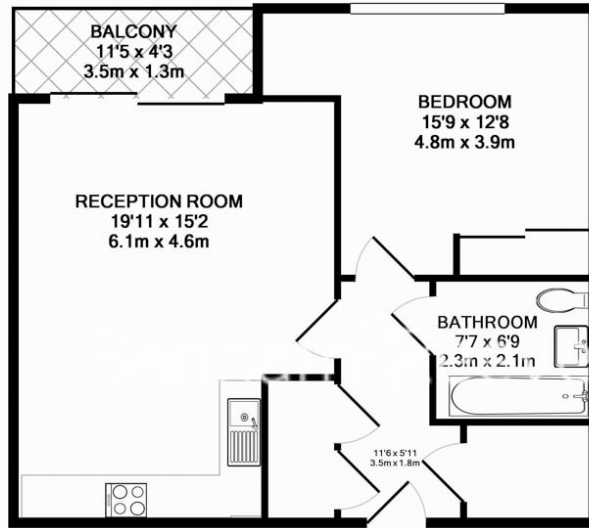

Please [click here](#) for full detail

Property features

One double bedroom | Furnished | Balcony | Dishwasher | Washer/dryer | EPC-B | 24 Hour concierge | Gym | Residence Lounge | Nine Elms Tube Station

Benham & Reeves

Collet House, Nine Elms, SW8

£690 per week, £2,990 per month + fees

www.benhams.com

00143-21BH.SW8 - 6TH FLOOR
TOTAL APPROX. FLOOR AREA 608 SQ.FT. (56.5 SQ.M.)

Whilst every attempt has been made to ensure the accuracy of the floor plan contained here, measurements of doors, windows, rooms and any other items are approximate and no responsibility is taken for any error, omission, or mis-statement. This plan is for illustrative purposes only and should be used as such by any prospective purchaser. The services, systems and appliances shown have not been tested and no guarantee as to their operability or efficiency can be given
Made with Metropix ©2016