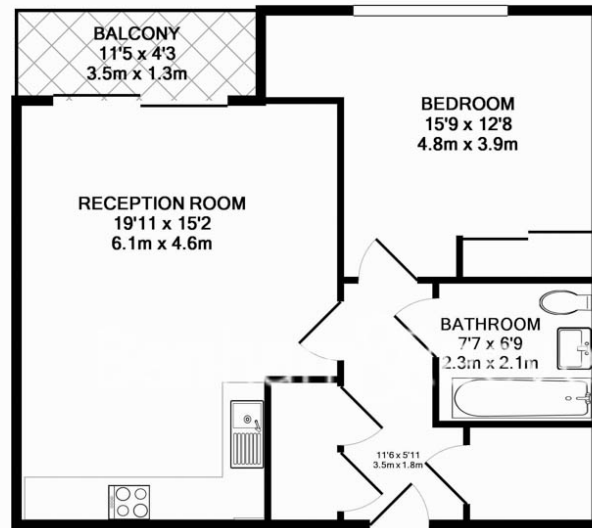

Please [click here](#) for full detail

Property features

One double bedroom | Furnished | Balcony | Dishwasher | Washer/dryer | EPC-B | 24 Hour concierge | Gym | Residence Lounge | Nine Elms Tube Station

Benham & Reeves

Collet House, Nine Elms, SW8

£690 per week, £2,990 per month + fees

www.benhams.com

00143-21BH.SW8 - 6TH FLOOR
TOTAL APPROX. FLOOR AREA 608 SQ.FT. (56.5 SQ.M.)

Whilst every attempt has been made to ensure the accuracy of the floor plan contained here, measurements of doors, windows, rooms and any other items are approximate and no responsibility is taken for any error, omission, or mis-statement. This plan is for illustrative purposes only and should be used as such by any prospective purchaser. The services, systems and appliances shown have not been tested and no guarantee as to their operability or efficiency can be given
Made with Metropix ©2016