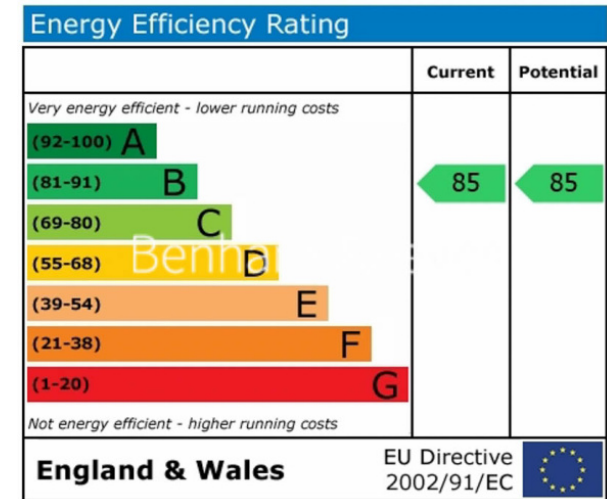

London branches open six days a week Mon - Sat

Canary Wharf | City | Colindale | Dartmouth Park | Ealing | Fulham
Hammersmith | Hampstead | Highgate | Hyde Park | Kensington | Kew
Knightsbridge | Nine Elms | Shoreditch | Southall | Surrey Quays
Wapping | Wembley | White City | Woolwich

International offices

China | Hong Kong SAR | India | Indonesia | Qatar | Malaysia | Middle East | Pakistan
Singapore | South Africa | Thailand | Turkey

Benham & Reeves