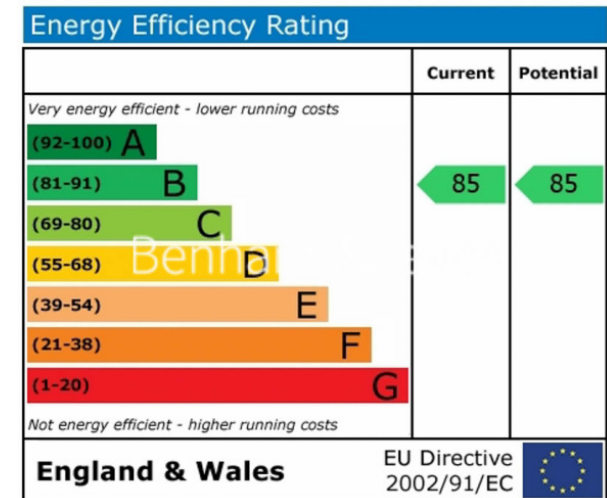

London branches open six days a week Mon - Sat

Canary Wharf | City | Colindale | Dartmouth Park | Ealing | Fulham
Hammersmith | Hampstead | Highgate | Hyde Park | Kensington | Kew
Knightsbridge | Nine Elms | Shoreditch | Southall | Surrey Quays
Wapping | Wembley | White City | Woolwich

International offices

China | Hong Kong SAR | India | Indonesia | Qatar | Malaysia | Middle East | Pakistan
Singapore | South Africa | Thailand | Turkey

Benham & Reeves