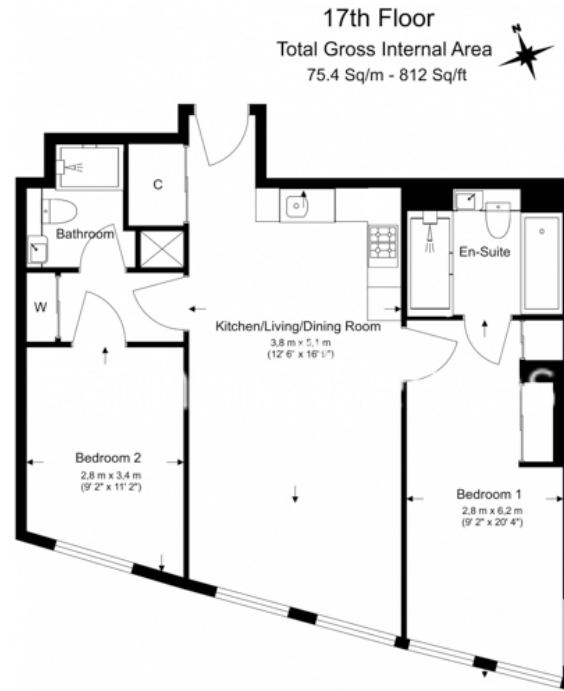

Carnation Way, Nine Elms, SW8

£1,050 per week, £4,550 per month + fees

www.benhams.com

Energy Efficiency Rating		
	Current	Potential
<i>Very energy efficient - lower running costs</i>		
(92-100) A		
(81-91) B	86	86
(69-80) C		
(55-68) D		
(39-54) E		
(21-38) F		
(1-20) G		
<i>Not energy efficient - higher running costs</i>		
England & Wales	EU Directive 2002/91/EC	

London branches open six days a week Mon - Sat

Canary Wharf | City | Colindale | Dartmouth Park | Ealing | Fulham
Hammersmith | Hampstead | Highgate | Hyde Park | Kensington | Kew
Knightsbridge | Nine Elms | Shoreditch | Southall | Surrey Quays
Wapping | Wembley | White City | Woolwich

International offices

China | Hong Kong SAR | India | Indonesia | Qatar | Malaysia | Middle East | Pakistan
Singapore | South Africa | Thailand | Turkey