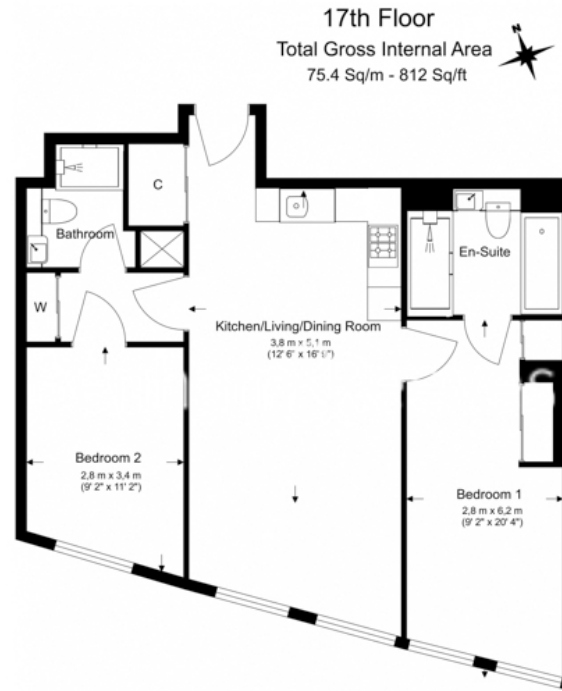

Carnation Way, Nine Elms, SW8

£1,050 per week, £4,550 per month + fees

www.benhams.com

Energy Efficiency Rating		
	Current	Potential
<i>Very energy efficient - lower running costs</i>		
(92-100) A		
(81-91) B	86	86
(69-80) C		
(55-68) D		
(39-54) E		
(21-38) F		
(1-20) G		
<i>Not energy efficient - higher running costs</i>		
England & Wales	EU Directive 2002/91/EC	

London branches open six days a week Mon - Sat

Canary Wharf | City | Colindale | Dartmouth Park | Ealing | Fulham
Hammersmith | Hampstead | Highgate | Hyde Park | Kensington | Kew
Knightsbridge | Nine Elms | Shoreditch | Southall | Surrey Quays
Wapping | Wembley | White City | Woolwich

International offices

China | Hong Kong SAR | India | Indonesia | Israel | Malaysia | Middle East | Pakistan
Qatar | Singapore | South Africa | Thailand | Turkey

Benham & Reeves