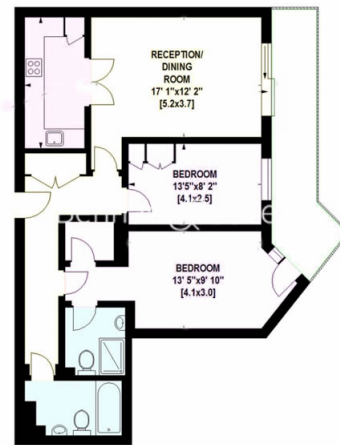

St George's Wharf, Nine Elms, SW8

£726 per week, £3,146 per month + fees

www.benhams.com

DH.SGW.SW8 - 3rd Floor

Gross internal Area: 82 sM - 870 sFt

London branches open six days a week Mon - Sat

Canary Wharf | City | Colindale | Dartmouth Park | Ealing | Fulham
Hammersmith | Hampstead | Highgate | Hyde Park | Kensington | Kew
Knightsbridge | Nine Elms | Shoreditch | Southall | Surrey Quays
Wapping | Wembley | White City | Woolwich

International offices

China | Hong Kong SAR | India | Indonesia | Qatar | Malaysia | Middle East | Pakistan
Singapore | South Africa | Thailand | Turkey

Benham & Reeves