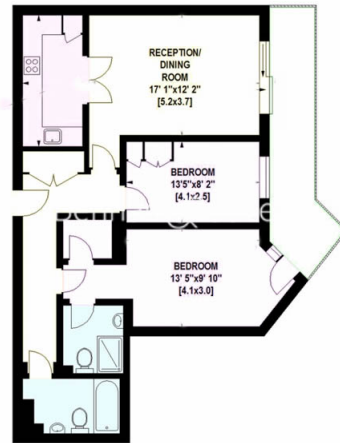

St George's Wharf, Nine Elms, SW8

£726 per week, £3,146 per month + fees

www.benhams.com

DH.SGW.SW8 - 3rd Floor

Gross internal Area: 82 sM - 870 sFt

London branches open six days a week Mon - Sat

Canary Wharf | City | Colindale | Dartmouth Park | Ealing | Fulham
Hammersmith | Hampstead | Highgate | Hyde Park | Kensington | Kew
Knightsbridge | Nine Elms | Shoreditch | Southall | Surrey Quays
Wapping | Wembley | White City | Woolwich

International offices

China | Hong Kong SAR | India | Indonesia | Qatar | Malaysia | Middle East | Pakistan
Singapore | South Africa | Thailand | Turkey