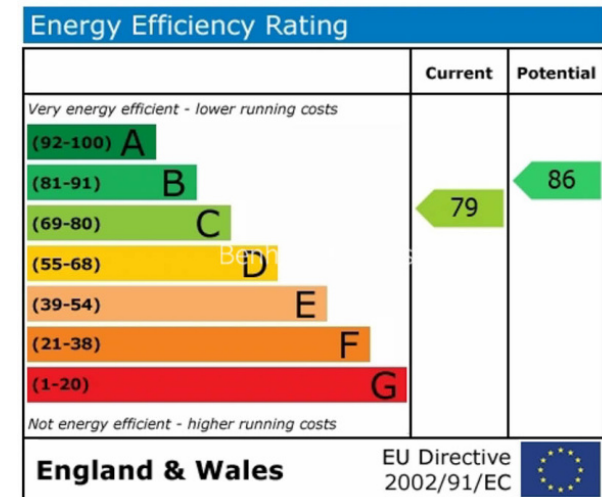

St George's Wharf, Nine Elms, SW8

£726 per week, £3,146 per month + fees

www.benhams.com

DH.SGW.SW8 - 3rd Floor

Gross internal Area: 82 sM - 870 sFt

London branches open six days a week Mon - Sat

Canary Wharf | City | Colindale | Dartmouth Park | Ealing | Fulham
Hammersmith | Hampstead | Highgate | Hyde Park | Kensington | Kew
Knightsbridge | Nine Elms | Shoreditch | Southall | Surrey Quays
Wapping | Wembley | White City | Woolwich

International offices

China | Hong Kong SAR | India | Indonesia | Qatar | Malaysia | Middle East | Pakistan
Singapore | South Africa | Thailand | Turkey

Benham & Reeves