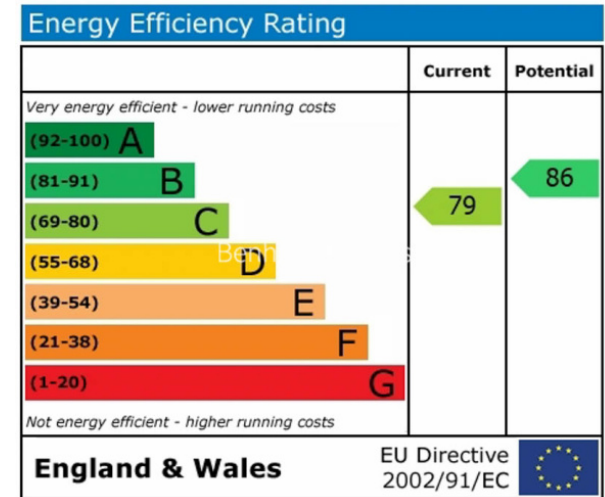

St George's Wharf, Nine Elms, SW8

£726 per week, £3,146 per month + fees

www.benhams.com

DH.SGW.SW8 - 3rd Floor

Gross internal Area: 82 sM - 870 sFt

London branches open six days a week Mon - Sat

Canary Wharf | City | Colindale | Dartmouth Park | Ealing | Fulham
Hammersmith | Hampstead | Highgate | Hyde Park | Kensington | Kew
Knightsbridge | Nine Elms | Shoreditch | Southall | Surrey Quays
Wapping | Wembley | White City | Woolwich

International offices

China | Hong Kong SAR | India | Indonesia | Qatar | Malaysia | Middle East | Pakistan
Singapore | South Africa | Thailand | Turkey