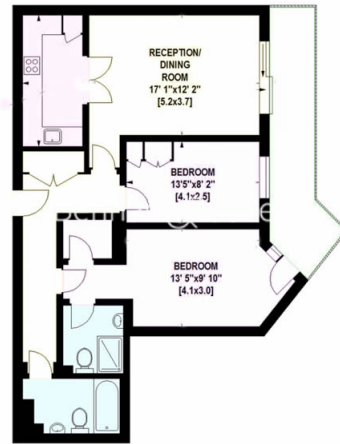

St George's Wharf, Nine Elms, SW8

£726 per week, £3,146 per month + fees

www.benhams.com

DH.SGW.SW8 - 3rd Floor

Gross internal Area: 82 sM - 870 sFt