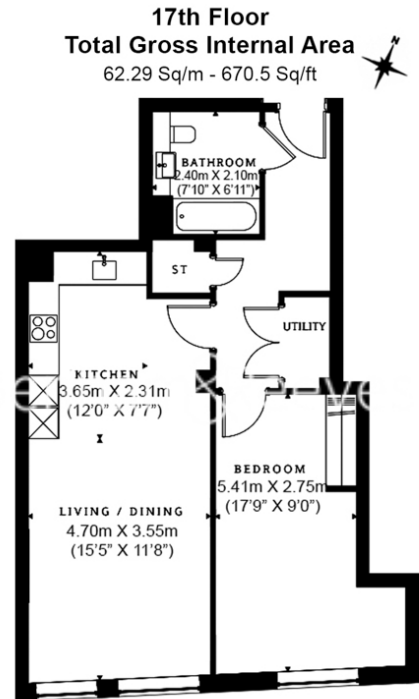

Gladwin Tower, Nine Elms, SW8

£646 per week, £2,800 per month + fees

www.benhams.com

Energy Efficiency Rating		
	Current	Potential
<i>Very energy efficient - lower running costs</i>		
(92-100) A		
(81-91) B	84	84
(69-80) C		
(55-68) D		
(39-54) E		
(21-38) F		
(1-20) G		
<i>Not energy efficient - higher running costs</i>		
England & Wales	EU Directive 2002/91/EC	

London branches open six days a week Mon - Sat

Canary Wharf | City | Colindale | Dartmouth Park | Ealing | Fulham
Hammersmith | Hampstead | Highgate | Hyde Park | Kensington | Kew
Knightsbridge | Nine Elms | Shoreditch | Southall | Surrey Quays
Wapping | Wembley | White City | Woolwich

International offices

China | Hong Kong SAR | India | Indonesia | Qatar | Malaysia | Middle East | Pakistan
Singapore | South Africa | Thailand | Turkey