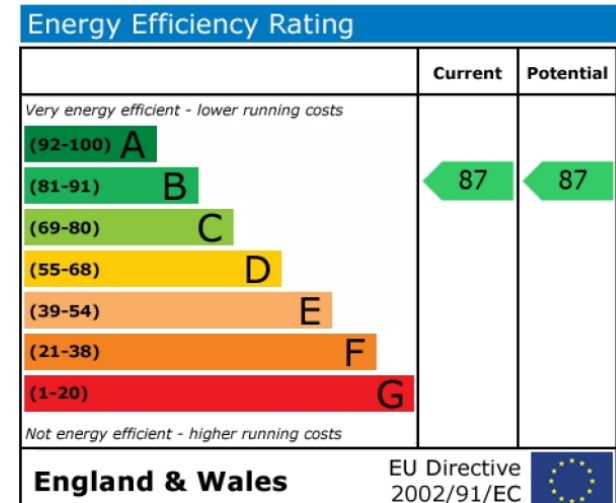

Benham & Reeves

Stewarts Road, Nine Elms, SW8

£450 per week, £1,950 per month + fees

www.benhams.com

STEWART'S LODGE, WANDWORTH ROAD, SW8 4UU
TOTAL APPROX. FLOOR AREA 504 SQ.FT. (46.8 SQ.M.)

Whilst every attempt has been made to ensure the accuracy of the floor plan contained here, measurements of doors, windows, rooms and any other items are approximate and no responsibility is taken for any error, omission, or mis-statement. This plan is for illustrative purposes only and should be used as such by any prospective purchaser. The services, systems and appliances shown have not been tested and no guarantee as to their operability or efficiency can be given
Made with Metropix ©2014