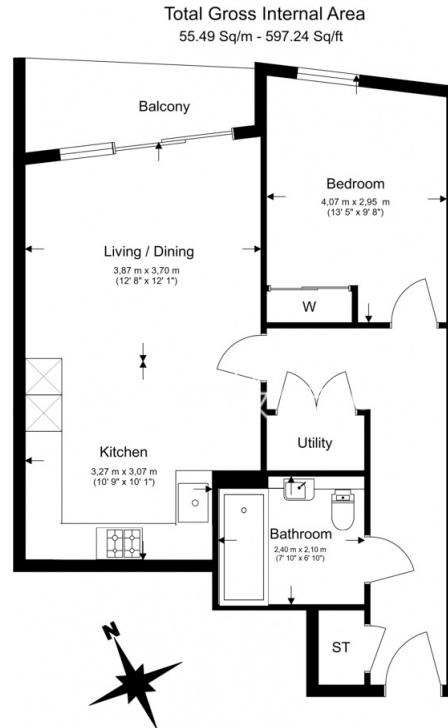

Wandsworth Road, Nine Elms, SW8

£669 per week, £2,900 per month + fees

www.benhams.com

Energy Efficiency Rating		
	Current	Potential
<i>Very energy efficient - lower running costs</i>		
(92-100) A		
(81-91) B	85	85
(69-80) C		
(55-68) D		
(39-54) E		
(21-38) F		
(1-20) G		
<i>Not energy efficient - higher running costs</i>		
England & Wales	EU Directive 2002/91/EC	

London branches open six days a week Mon - Sat

Canary Wharf | City | Colindale | Dartmouth Park | Ealing | Fulham
Hammersmith | Hampstead | Highgate | Hyde Park | Kensington | Kew
Knightsbridge | Nine Elms | Shoreditch | Southall | Surrey Quays
Wapping | Wembley | White City | Woolwich

International offices

China | Hong Kong SAR | India | Indonesia | Qatar | Malaysia | Middle East | Pakistan
Singapore | South Africa | Thailand | Turkey

Benham & Reeves