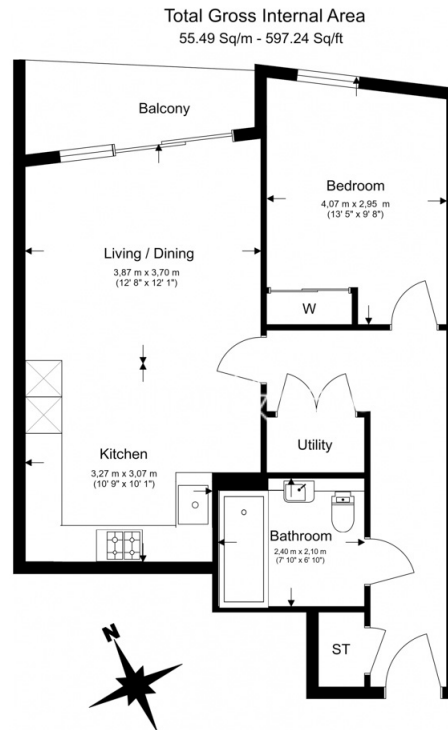

Wandsworth Road, Nine Elms, SW8

£669 per week, £2,900 per month + fees

www.benhams.com

Energy Efficiency Rating		
	Current	Potential
<i>Very energy efficient - lower running costs</i>		
(92-100) A		
(81-91) B	85	85
(69-80) C		
(55-68) D		
(39-54) E		
(21-38) F		
(1-20) G		
<i>Not energy efficient - higher running costs</i>		
England & Wales	EU Directive 2002/91/EC	

London branches open six days a week Mon - Sat

Canary Wharf | City | Colindale | Dartmouth Park | Ealing | Fulham
Hammersmith | Hampstead | Highgate | Hyde Park | Kensington | Kew
Knightsbridge | Nine Elms | Shoreditch | Southall | Surrey Quays
Wapping | Wembley | White City | Woolwich

International offices

China | Hong Kong SAR | India | Indonesia | Qatar | Malaysia | Middle East | Pakistan
Singapore | South Africa | Thailand | Turkey

Benham & Reeves