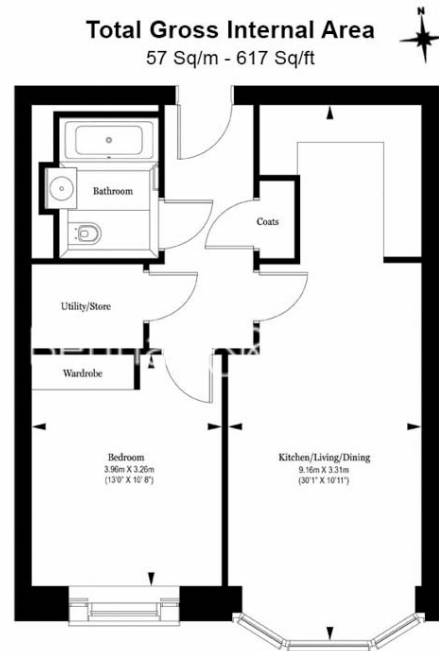

Millbank Quarter, Nine Elms, SW1P

£1,000 per week, £4,333 per month + fees

www.benhams.com