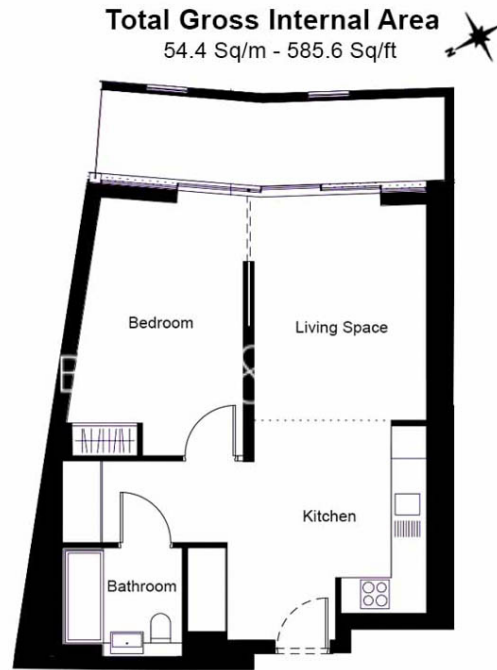

Circus Road West, Nine Elms, SW11

£808 per week, £3,501 per month + fees

www.benhams.com

Floor Plan measurements are approximate and are for illustrative purposes only. While we do not doubt the floor plans accuracy, we make no guarantee, warranty or representation as to the accuracy and completeness of the floor plan.

Energy Efficiency Rating		
	Current	Potential
<i>Very energy efficient - lower running costs</i>		
(92-100) A		
(81-91) B		
(69-80) C	78	78
(55-68) D		
(39-54) E		
(21-38) F		
(1-20) G		
<i>Not energy efficient - higher running costs</i>		
England & Wales	EU Directive 2002/91/EC	

London branches open six days a week Mon - Sat

Canary Wharf | City | Colindale | Dartmouth Park | Ealing | Fulham
Hammersmith | Hampstead | Highgate | Hyde Park | Kensington | Kew
Knightsbridge | Nine Elms | Shoreditch | Southall | Surrey Quays
Wapping | Wembley | White City | Woolwich

International offices

China | Hong Kong SAR | India | Indonesia | Qatar | Malaysia | Middle East | Pakistan
Singapore | South Africa | Thailand | Turkey

Benham & Reeves