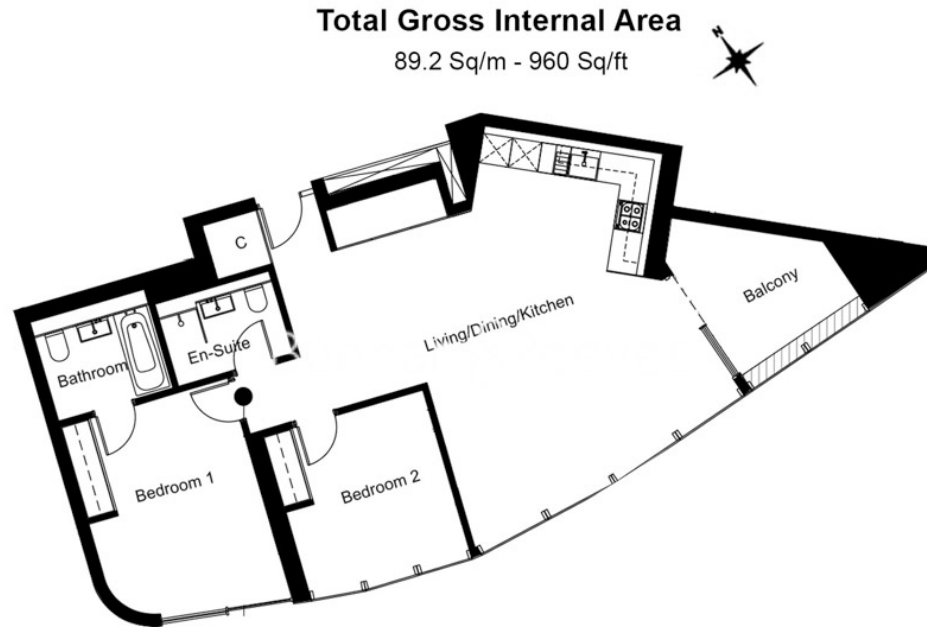

# Electric Boulevard, Nine Elms, SW11

£1,215 per week, £5,265 per month + fees

www.benhams.com

Floor Plan measurements are approximate and are for illustrative purposes only. While we do not doubt the floor plans accuracy, we make no guarantee, warranty or representation as to the accuracy and completeness of the floor plan.