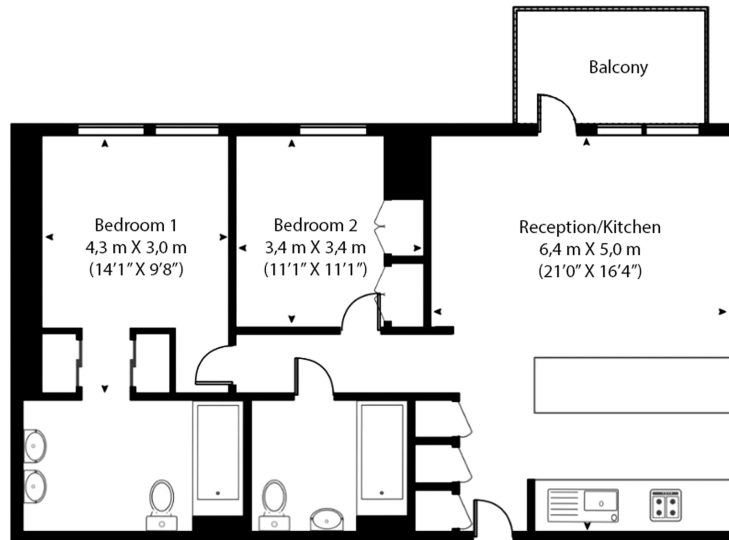

Legacy Building, Nine Elms, SW11

£950 per week, £4,117 per month + fees

www.benhams.com

3rd Floor
Total Gross Internal Area ✖
74.6 Sq/m - 803 Sq/ft

Energy Efficiency Rating		
	Current	Potential
<i>Very energy efficient - lower running costs</i>		
(92-100) A		
(81-91) B	84	84
(69-80) C		
(55-68) D		
(39-54) E		
(21-38) F		
(1-20) G		
<i>Not energy efficient - higher running costs</i>		
England & Wales	EU Directive 2002/91/EC	

London branches open six days a week Mon - Sat

Canary Wharf | City | Colindale | Dartmouth Park | Ealing | Fulham
Hammersmith | Hampstead | Highgate | Hyde Park | Kensington | Kew
Knightsbridge | Nine Elms | Shoreditch | Southall | Surrey Quays
Wapping | Wembley | White City | Woolwich

International offices

China | Hong Kong SAR | India | Indonesia | Qatar | Malaysia | Middle East | Pakistan
Singapore | South Africa | Thailand | Turkey

Benham & Reeves