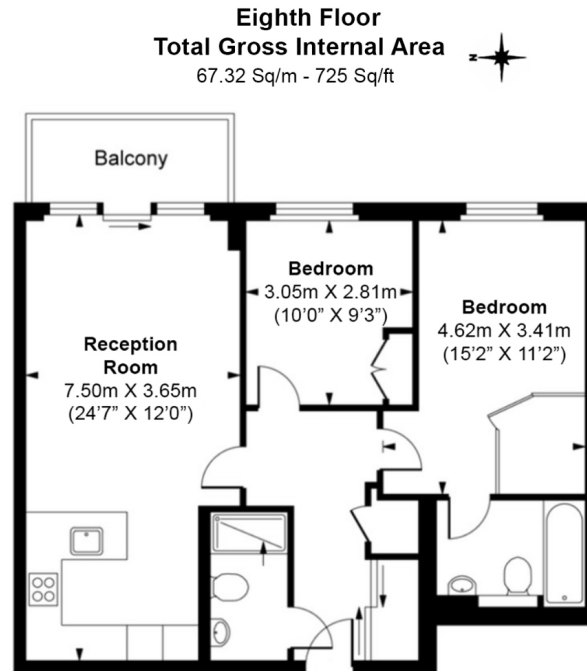

Queenstown Road, Nine Elms, SW11

£825 per week, £3,575 per month + fees

www.benhams.com

Energy Efficiency Rating		
	Current	Potential
<i>Very energy efficient - lower running costs</i>		
(92-100) A		
(81-91) B	84	84
(69-80) C		
(55-68) D		
(39-54) E		
(21-38) F		
(1-20) G		
<i>Not energy efficient - higher running costs</i>		
England & Wales	EU Directive 2002/91/EC	

London branches open six days a week Mon - Sat

Canary Wharf | City | Colindale | Dartmouth Park | Ealing | Fulham
Hammersmith | Hampstead | Highgate | Hyde Park | Kensington | Kew
Knightsbridge | Nine Elms | Shoreditch | Southall | Surrey Quays
Wapping | Wembley | White City | Woolwich

International offices

China | Hong Kong SAR | India | Indonesia | Qatar | Malaysia | Middle East | Pakistan
Singapore | South Africa | Thailand | Turkey

Benham & Reeves