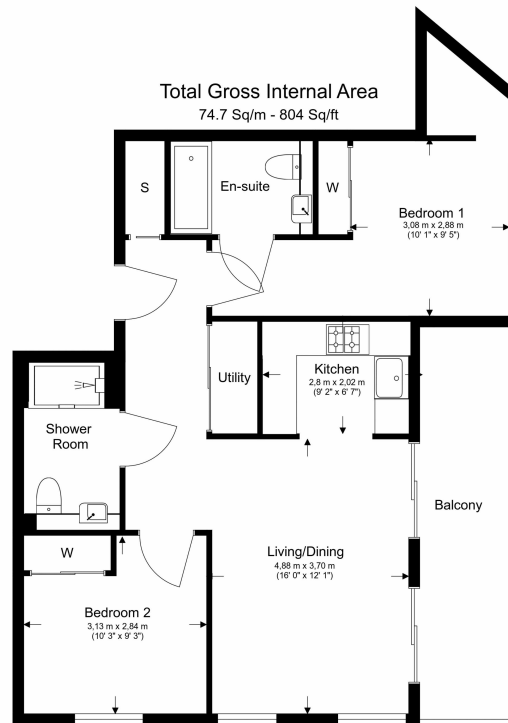

Charles Clowes Walk, Nine Elms, SW11

£750 per week, £3,250 per month + fees

www.benhams.com

Energy Efficiency Rating		
	Current	Potential
<i>Very energy efficient - lower running costs</i>		
(92-100) A		
(81-91) B	86	86
(69-80) C		
(55-68) D		
(39-54) E		
(21-38) F		
(1-20) G		
<i>Not energy efficient - higher running costs</i>		
England & Wales	EU Directive 2002/91/EC	

London branches open six days a week Mon - Sat

Canary Wharf | City | Colindale | Dartmouth Park | Ealing | Fulham
Hammersmith | Hampstead | Highgate | Hyde Park | Kensington | Kew
Knightsbridge | Nine Elms | Shoreditch | Southall | Surrey Quays
Wapping | Wembley | White City | Woolwich

International offices

China | Hong Kong SAR | India | Indonesia | Qatar | Malaysia | Middle East | Pakistan
Singapore | South Africa | Thailand | Turkey

Benham & Reeves