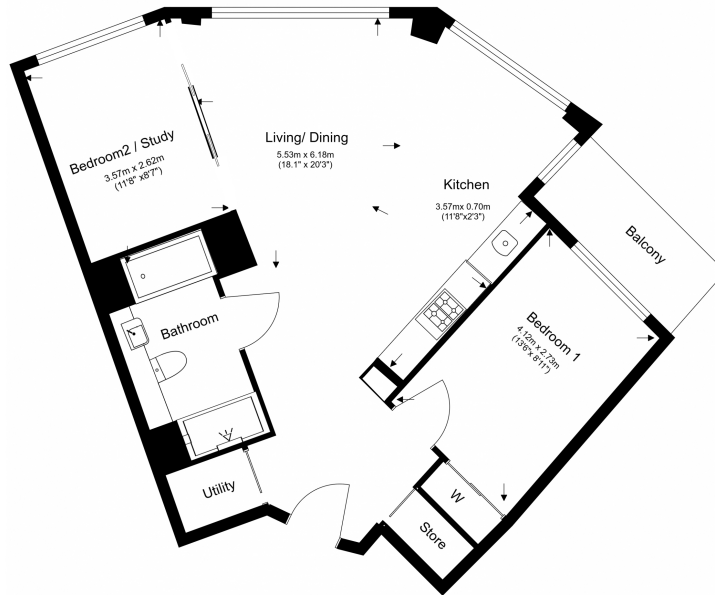

Charles Clowes Walk, Nine Elms, SW11

£762 per week, £3,302 per month + fees

www.benhams.com

Total Gross Internal Area
64.2 Sq/m - 691 Sq/ft

Energy Efficiency Rating		
	Current	Potential
Very energy efficient - lower running costs		
(92-100) A		
(81-91) B	86	86
(69-80) C		
(55-68) D		
(39-54) E		
(21-38) F		
(1-20) G		
Not energy efficient - higher running costs		
England & Wales	EU Directive 2002/91/EC	

London branches open six days a week Mon - Sat

Canary Wharf | City | Colindale | Dartmouth Park | Ealing | Fulham
Hammersmith | Hampstead | Highgate | Hyde Park | Kensington | Kew
Knightsbridge | Nine Elms | Shoreditch | Southall | Surrey Quays
Wapping | Wembley | White City | Woolwich

International offices

China | Hong Kong SAR | India | Indonesia | Qatar | Malaysia | Middle East | Pakistan
Singapore | South Africa | Thailand | Turkey

Benham & Reeves