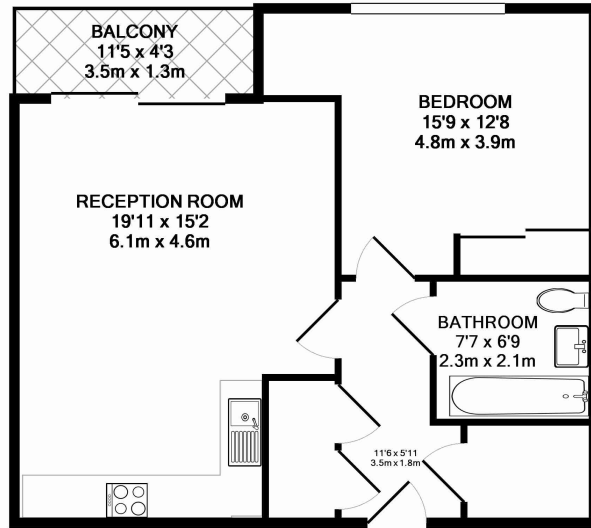

Please [click here](#) for full detail

Property features

One double bedroom | Open planned living | Balcony | Dishwasher | Residence screening room | EPC-B | 24-hour concierge | Gym | Residence lounge | Nine Elms tube station

Benham & Reeves

Wandsworth Road, Nine Elms Point, SW8

£600 per week, £2,600 per month + fees

www.benhams.com

00143-21BH.SW8 - 6TH FLOOR
TOTAL APPROX. FLOOR AREA 608 SQ.FT. (56.5 SQ.M.)

Whilst every attempt has been made to ensure the accuracy of the floor plan contained here, measurements of doors, windows, rooms and any other items are approximate and no responsibility is taken for any error, omission, or mis-statement. This plan is for illustrative purposes only and should be used as such by any prospective purchaser. The services, systems and appliances shown have not been tested and no guarantee as to their operability or efficiency can be given
Made with Metropix ©2016