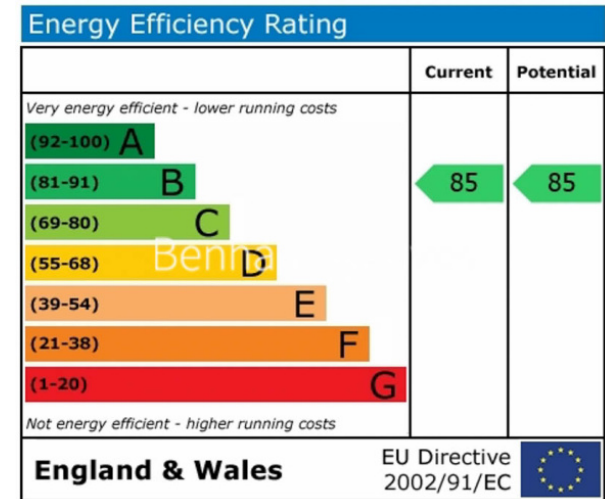

London branches open six days a week Mon - Sat

Canary Wharf | City | Colindale | Dartmouth Park | Ealing | Fulham
Hammersmith | Hampstead | Highgate | Hyde Park | Kensington | Kew
Knightsbridge | Nine Elms | Shoreditch | Southall | Surrey Quays
Wapping | Wembley | White City | Woolwich

International offices

China | Hong Kong SAR | India | Indonesia | Qatar | Malaysia | Middle East | Pakistan
Singapore | South Africa | Thailand | Turkey

Benham & Reeves