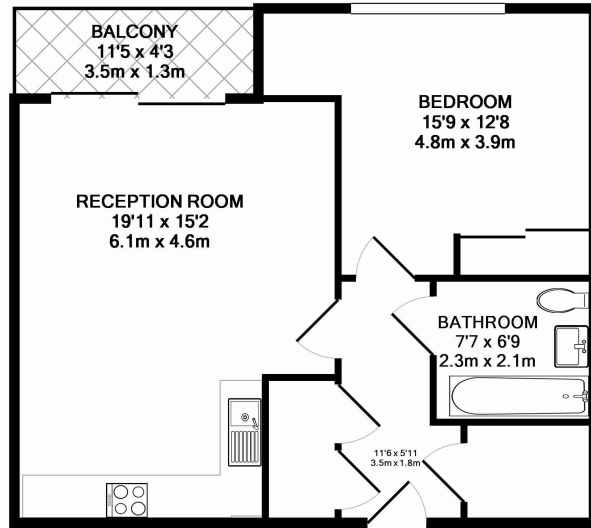

Please [click here](#) for full detail

Property features

One double bedroom | Open planned living | Balcony | Dishwasher | Residence screening room | EPC-B | 24-hour concierge | Gym | Residence lounge | Nine Elms tube station

Benham & Reeves

Wandsworth Road, Nine Elms Point, SW8

£600 per week, £2,600 per month + fees

www.benhams.com

00143-21BH.SW8 - 6TH FLOOR
TOTAL APPROX. FLOOR AREA 608 SQ.FT. (56.5 SQ.M.)

Whilst every attempt has been made to ensure the accuracy of the floor plan contained here, measurements of doors, windows, rooms and any other items are approximate and no responsibility is taken for any error, omission, or mis-statement. This plan is for illustrative purposes only and should be used as such by any prospective purchaser. The services, systems and appliances shown have not been tested and no guarantee as to their operability or efficiency can be given.
Made with Metropix ©2016