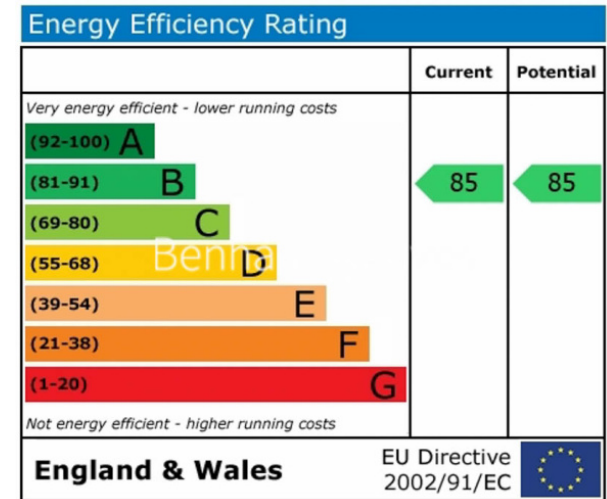

London branches open six days a week Mon - Sat

Canary Wharf | City | Colindale | Dartmouth Park | Ealing | Fulham
Hammersmith | Hampstead | Highgate | Hyde Park | Kensington | Kew
Knightsbridge | Nine Elms | Shoreditch | Southall | Surrey Quays
Wapping | Wembley | White City | Woolwich

International offices

China | Hong Kong SAR | India | Indonesia | Israel | Malaysia | Middle East | Pakistan
Qatar | Singapore | South Africa | Thailand | Turkey

Benham & Reeves