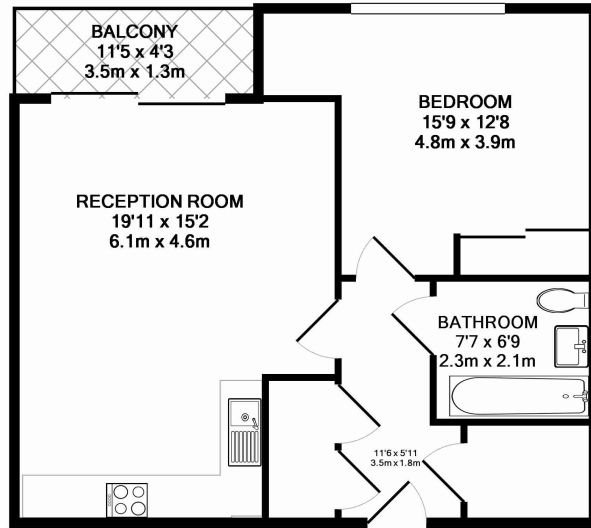

## Property features

**One double bedroom | Open planned living | Balcony | Dishwasher | Residence screening room | EPC-B | 24-hour concierge | Gym | Residence lounge | Nine Elms tube station**

For more information about this property, please call our Nine Elms branch on

# Wandsworth Road, Nine Elms Point, SW8

£600 per week, £2,600 per month + fees

www.benhams.com

00143-21BH.SW8 - 6TH FLOOR  
TOTAL APPROX. FLOOR AREA 608 SQ.FT. (56.5 SQ.M.)

Whilst every attempt has been made to ensure the accuracy of the floor plan contained here, measurements of doors, windows, rooms and any other items are approximate and no responsibility is taken for any error, omission, or mis-statement. This plan is for illustrative purposes only and should be used as such by any prospective purchaser. The services, systems and appliances shown have not been tested and no guarantee as to their operability or efficiency can be given  
Made with Metropix ©2016