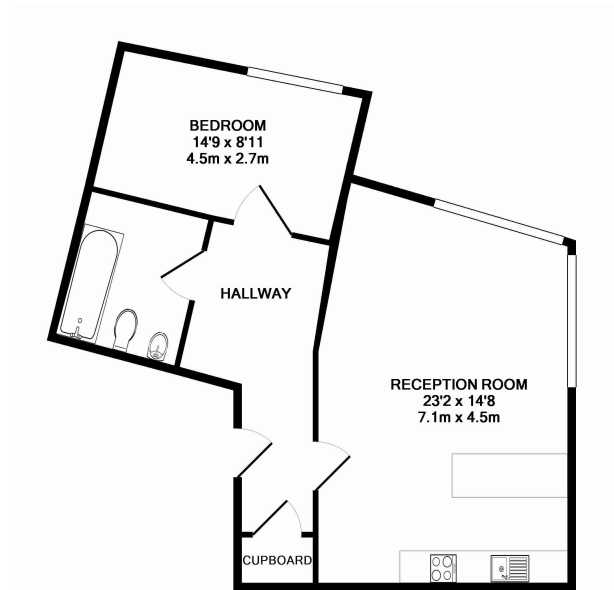

Pegaso Building, Nile Street, Hoxton, N1

£530 per week, £2,297 per month + fees

www.benhams.com

32 NILE STREET, N1 7TU
TOTAL APPROX. FLOOR AREA 618 SQ.FT. (57.4 SQ.M.)