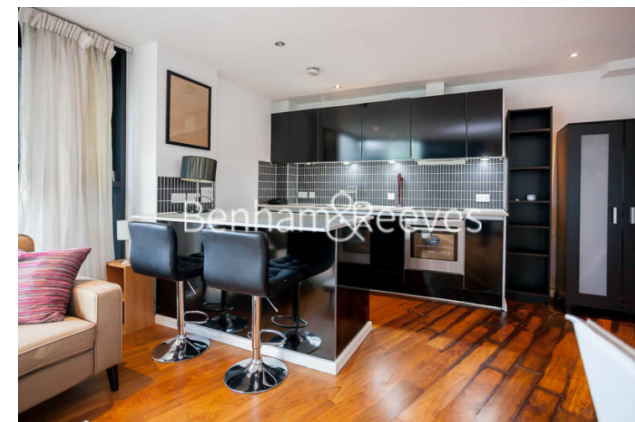

1 Bedroom   1 Bathroom   Furnished

Stylish one-bedroom apartment set within a highly sought-after apartment block in Hoxton located 5 minutes from Old Street station, within easy reach of The City and Shoreditch.

Please [click here](#) for full detail

Property features

Modern 1 Bedroom Apartment | Bright Open Plan Reception | Fitted Kitchen with Integrated Appliances | Well Equipped Double Bedroom | Modern Family Size Bathroom | EPC-B | Wood Floors & Full-Length Windows Throughout | Furnished 618 Sq Ft Apartment | Close to The City, Shoreditch & Angel | Minutes from Old Street Station (Northern Line & Mainline Ra

For more information about this property,
please call our Wapping branch on

020 7680 8900

Redress & Client Money Protection :

Benham and Reeves are members of The Property Ombudsman redress scheme and have Client Money protection with ARLA Propertymark. You can find more information on our website at <https://www.benhams.com/membership/>

Benham & Reeves