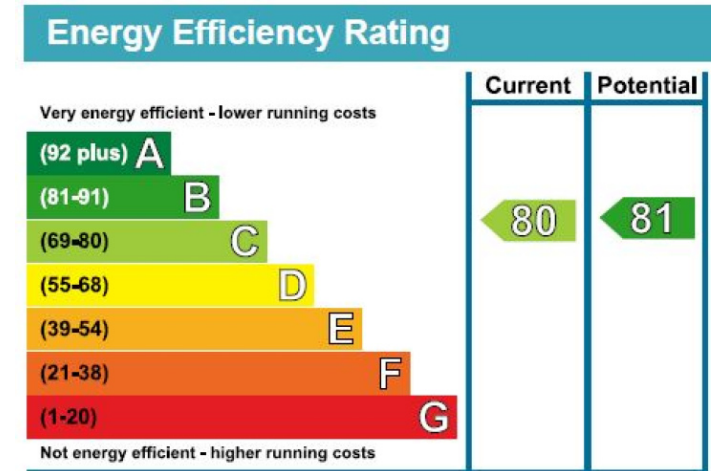

Pegaso Building, Nile Street, Hoxton, N1

£530 per week, £2,297 per month + fees

www.benhams.com