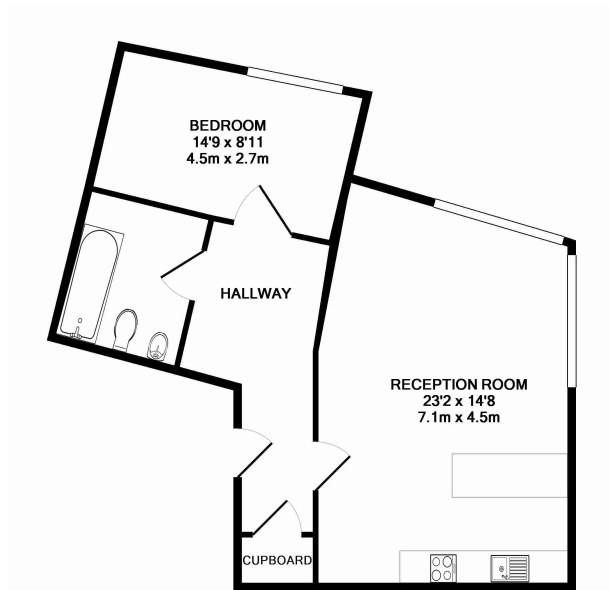

Pegaso Building, Nile Street, Hoxton, N1

£530 per week, £2,297 per month + fees

www.benhams.com