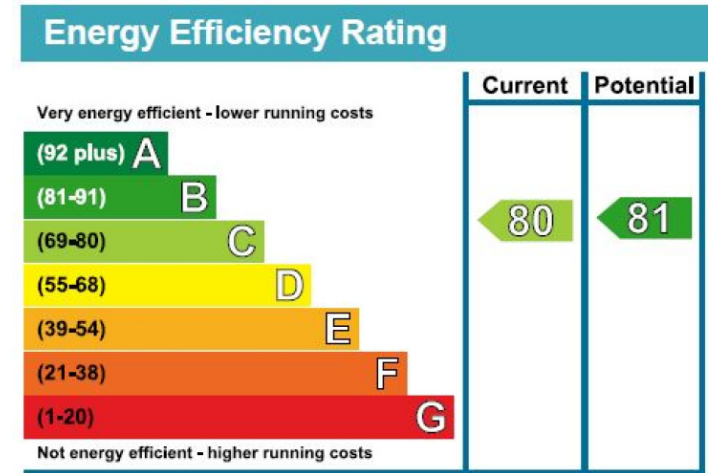

London branches open six days a week Mon - Sat

Canary Wharf | City | Colindale | Dartmouth Park | Ealing | Fulham
Hammersmith | Hampstead | Highgate | Hyde Park | Kensington | Kew
Knightsbridge | Nine Elms | Shoreditch | Southall | Surrey Quays
Wapping | Wembley | White City | Woolwich

International offices

China | Hong Kong SAR | India | Indonesia | Qatar | Malaysia | Middle East | Pakistan
Singapore | South Africa | Thailand | Turkey