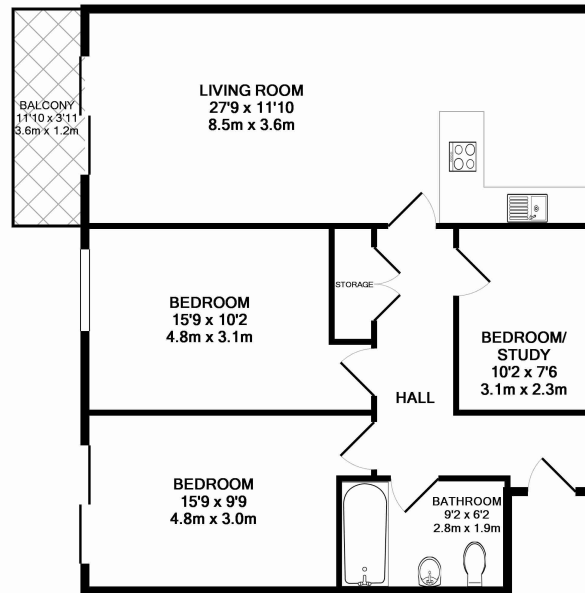

Pegaso Building, Nile Street, Old Street, N1

£727 per week, £3,150 per month + fees

www.benhams.com

NILE STREET, LONDON. N1 7TU
TOTAL APPROX. FLOOR AREA 857 SQ.FT. (79.6 SQ.M.)