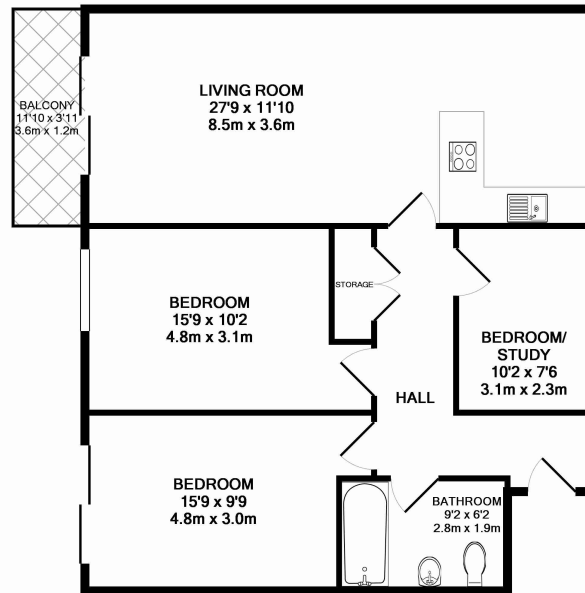

Pegaso Building, Nile Street, Old Street, N1

£727 per week, £3,150 per month + fees

www.benhams.com