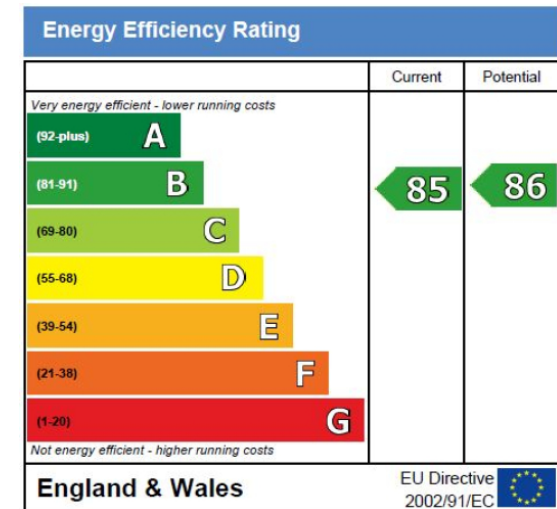

Pegaso Building, Nile Street, Old Street, N1

£727 per week, £3,150 per month + fees

www.benhams.com