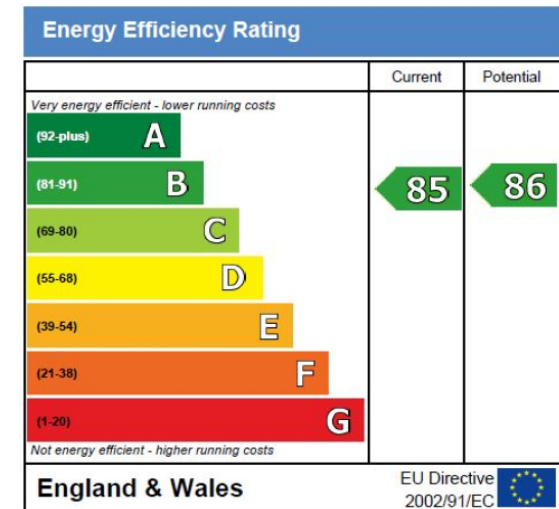

London branches open six days a week Mon - Sat

Canary Wharf | City | Colindale | Dartmouth Park | Ealing | Fulham
Hammersmith | Hampstead | Highgate | Hyde Park | Kensington | Kew
Knightsbridge | Nine Elms | Shoreditch | Southall | Surrey Quays
Wapping | Wembley | White City | Woolwich

International offices

China | Hong Kong SAR | India | Indonesia | Qatar | Malaysia | Middle East | Pakistan
Singapore | South Africa | Thailand | Turkey