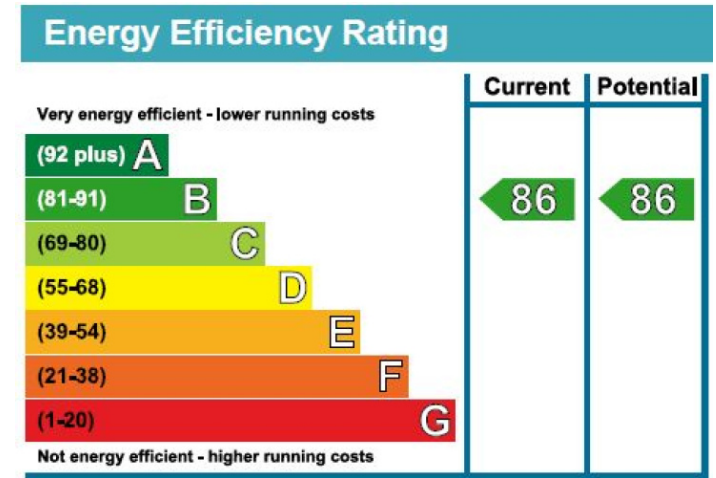

Wiverton Tower, New Drum Street, Aldgate Place, E1

www.benhams.com

£815 per week, £3,532 per month + fees

London branches open six days a week Mon - Sat

Canary Wharf | City | Colindale | Dartmouth Park | Ealing | Fulham
Hammersmith | Hampstead | Highgate | Hyde Park | Kensington | Kew
Knightsbridge | Nine Elms | Shoreditch | Southall | Surrey Quays
Wapping | Wembley | White City | Woolwich

International offices

China | Hong Kong SAR | India | Indonesia | Qatar | Malaysia | Middle East | Pakistan
Singapore | South Africa | Thailand | Turkey