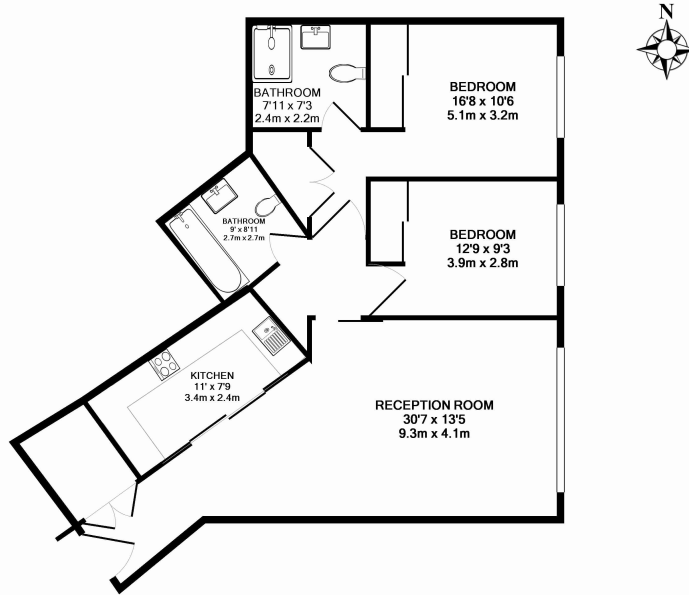

Wiverton Tower, New Drum Street, Aldgate Place, E1

www.benhams.com

£815 per week, £3,532 per month + fees

London branches open six days a week Mon - Sat

Canary Wharf | City | Colindale | Dartmouth Park | Ealing | Fulham
Hammersmith | Hampstead | Highgate | Hyde Park | Kensington | Kew
Knightsbridge | Nine Elms | Shoreditch | Southall | Surrey Quays
Wapping | Wembley | White City | Woolwich

International offices

China | Hong Kong SAR | India | Indonesia | Qatar | Malaysia | Middle East | Pakistan
Singapore | South Africa | Thailand | Turkey