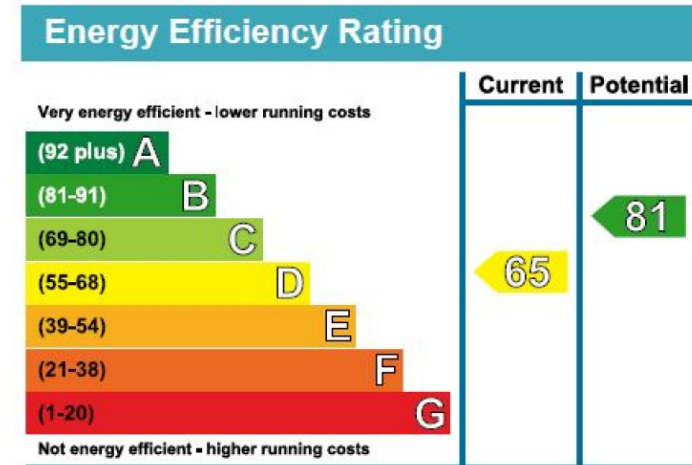

Lovat Lane, Monument, EC3R

£808 per week, £3,500 per month + fees

www.benhams.com

London branches open six days a week Mon - Sat

Canary Wharf | City | Colindale | Dartmouth Park | Ealing | Fulham
Hammersmith | Hampstead | Highgate | Hyde Park | Kensington | Kew
Knightsbridge | Nine Elms | Shoreditch | Southall | Surrey Quays
Wapping | Wembley | White City | Woolwich

International offices

China | Hong Kong SAR | India | Indonesia | Qatar | Malaysia | Middle East | Pakistan
Singapore | South Africa | Thailand | Turkey