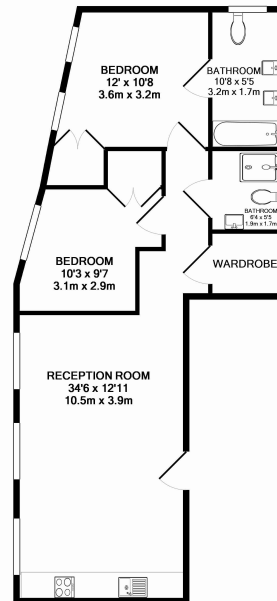

Lovat Lane, Monument, EC3R

£808 per week, £3,500 per month + fees

www.benhams.com

London branches open six days a week Mon - Sat

Canary Wharf | City | Colindale | Dartmouth Park | Ealing | Fulham
Hammersmith | Hampstead | Highgate | Hyde Park | Kensington | Kew
Knightsbridge | Nine Elms | Shoreditch | Southall | Surrey Quays
Wapping | Wembley | White City | Woolwich

International offices

China | Hong Kong SAR | India | Indonesia | Qatar | Malaysia | Middle East | Pakistan
Singapore | South Africa | Thailand | Turkey