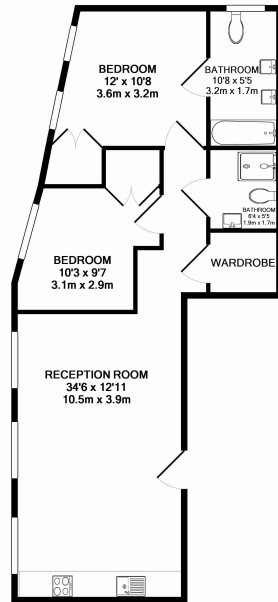

Lovat Lane, Monument, EC3R

£808 per week, £3,500 per month + fees

www.benhams.com