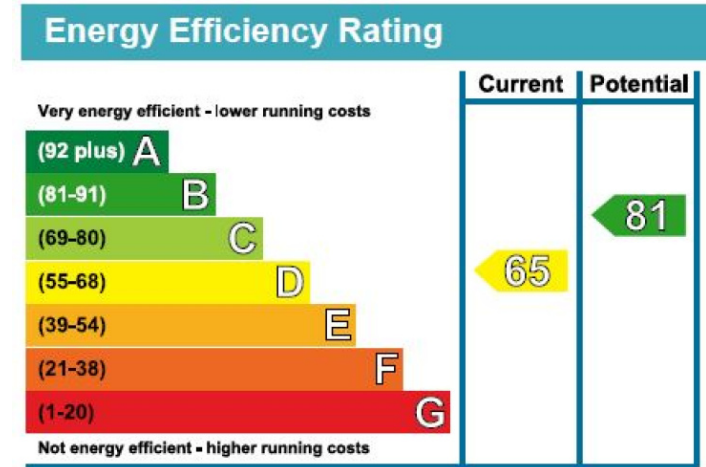

Lovat Lane, Monument, EC3R

£808 per week, £3,500 per month + fees

www.benhams.com