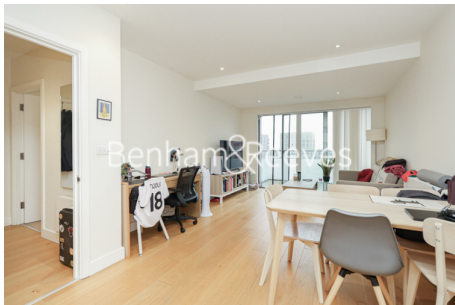

Benham & Reeves

North Greenwich, Millenium Gardens, SE10

£438 per week, £1,900 per month + fees

 1 Bedroom  1 Bathroom  Furnished

Contemporary, furnished 8th floor apartment situated in a popular development with its own parkland and thriving Ecology Park. Positioned near to the O2 arena and North Greenwich Underground Station (Jubilee Line).

Please [click here](#) for full detail

Property features

Contemporary furnished 1 bed flat located on the 8th floor | Open plan kitchen with integrated kitchen appliances | Private balcony | Concierge service | Easy access to O2 tube station | EPC-B | Spans out overall 590 sqft | Close to amenities | North Greenwich underground station (Jubilee Line).

Benham & Reeves

North Greenwich, Millenium Gardens, SE10

£438 per week, £1,900 per month + fees

www.benhams.com

Benham & Reeves

Floor Plan measurements are approximate and are for illustrative purposes only. While we do not doubt the floor plans accuracy, we make no guarantee, warranty or representation as to the accuracy and completeness of the floor plan.