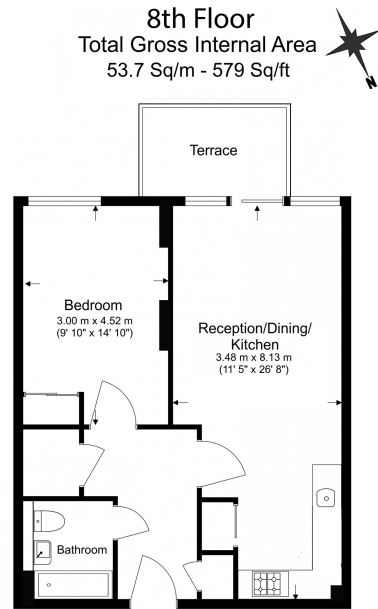

North Greenwich, Millenium Gardens, SE10

£438 per week, £1,900 per month + fees

www.benhams.com

Benham & Reeves

Score	Energy rating	Current	Potential
92+	A		
81-91	B	83 B	83 B
69-80	C		
55-68	D		
39-54	E		
21-38	F		
1-20	G		

London branches open six days a week Mon - Sat

Canary Wharf | City | Colindale | Dartmouth Park | Ealing | Fulham
Hammersmith | Hampstead | Highgate | Hyde Park | Kensington | Kew
Knightsbridge | Nine Elms | Shoreditch | Southall | Surrey Quays
Wapping | Wembley | White City | Woolwich

International offices

China | Hong Kong SAR | India | Indonesia | Qatar | Malaysia | Middle East | Pakistan
Singapore | South Africa | Thailand | Turkey

Benham & Reeves