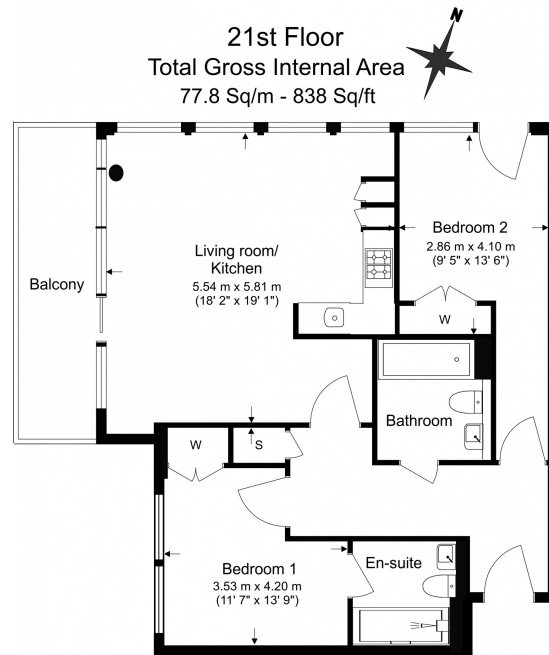

Landmark east tower, Marsh wall, E14

£727 per week, £3,150 per month + fees

www.benhams.com

Benham & Reeves

London branches open six days a week Mon - Sat

Canary Wharf | City | Colindale | Dartmouth Park | Ealing | Fulham
Hammersmith | Hampstead | Highgate | Hyde Park | Kensington | Kew
Knightsbridge | Nine Elms | Shoreditch | Southall | Surrey Quays
Wapping | Wembley | White City | Woolwich

International offices

China | Hong Kong SAR | India | Indonesia | Qatar | Malaysia | Middle East | Pakistan
Singapore | South Africa | Thailand | Turkey

Benham & Reeves