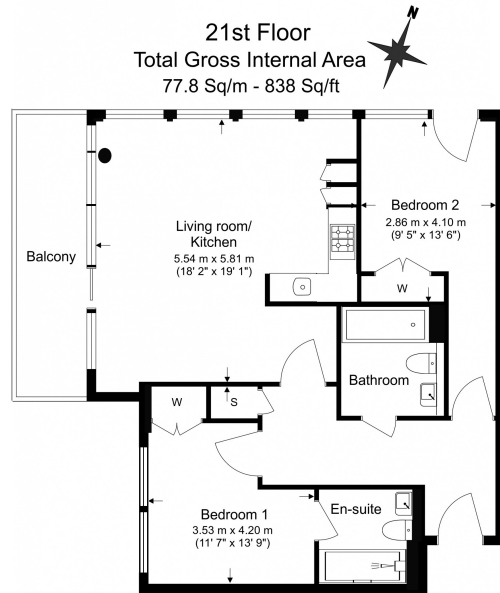

Landmark east tower, Marsh wall, E14

£727 per week, £3,150 per month + fees

www.benhams.com

Benham & Reeves

Score	Energy rating	Current	Potential
92+	A		
81-91	B	84 B	84 B
69-80	C		
55-68	D		
39-54	E		
21-38	F		
1-20	G		

London branches open six days a week Mon - Sat

Canary Wharf | City | Colindale | Dartmouth Park | Ealing | Fulham
Hammersmith | Hampstead | Highgate | Hyde Park | Kensington | Kew
Knightsbridge | Nine Elms | Shoreditch | Southall | Surrey Quays
Wapping | Wembley | White City | Woolwich

International offices

China | Hong Kong SAR | India | Indonesia | Qatar | Malaysia | Middle East | Pakistan
Singapore | South Africa | Thailand | Turkey

Benham & Reeves