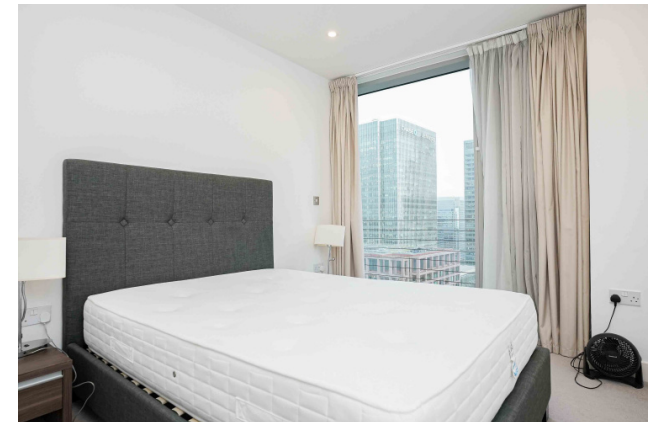

2 Bedrooms   2 Bathrooms   Furnished

Conveniently located 2nd floor suite style apartment situated within an outstanding Berkeley development on the Western fringe of London, featuring great views of the surrounding landscaped gardens. Southall Station (Zone 4) is just a short walk away and is a strategic stop on the new super-fast Elizabeth Line.

Please [click here](#) for full detail

Property features

2 Double Bedroom | Luxury Bathroom | Open Planned Living | Furnished | Fully Fitted Modern Kitchen | EPC-B | 24 Hours Concierge, Secured and Gated | Under floor heater and air conditioning | South Quay and Heron Quay DLR Station & Canary Wharf Station

For more information about this property,
please call our Canary Wharf branch on

020 8036 3200

Redress & Client Money Protection :

Benham and Reeves are members of The Property Ombudsman redress scheme and have Client Money protection with ARLA Propertymark. You can find more information on our website at <https://www.benhams.com/membership/>

Benham & Reeves