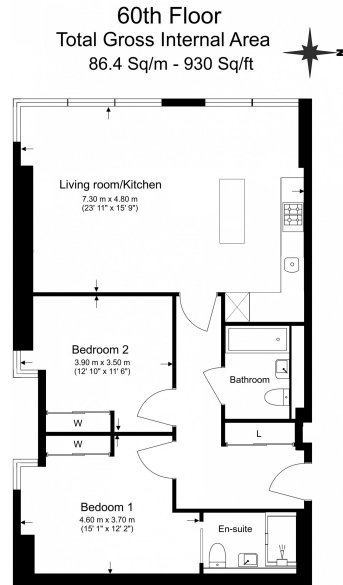

Landmark Pinnacle, Marsh Wall, E14

£900 per week, £3,900 per month + fees

www.benhams.com

Benham & Reeves

Score	Energy rating	Current	Potential
92+	A		
81-91	B	84 | B	84 | B
69-80	C		
55-68	D		
39-54	E		
21-38	F		
1-20	G		

London branches open six days a week Mon - Sat

Canary Wharf | City | Colindale | Dartmouth Park | Ealing | Fulham
Hammersmith | Hampstead | Highgate | Hyde Park | Kensington | Kew
Knightsbridge | Nine Elms | Shoreditch | Southall | Surrey Quays
Wapping | Wembley | White City | Woolwich

International offices

China | Hong Kong SAR | India | Indonesia | Qatar | Malaysia | Middle East | Pakistan
Singapore | South Africa | Thailand | Turkey

Benham & Reeves