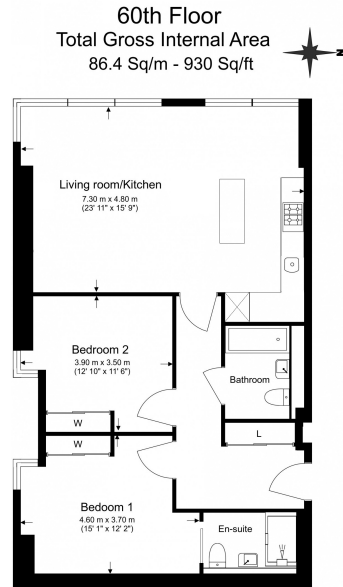

Landmark Pinnacle, Marsh Wall, E14

£900 per week, £3,900 per month + fees

www.benhams.com

Benham & Reeves

Score	Energy rating	Current	Potential
92+	A		
81-91	B	84 | B	84 | B
69-80	C		
55-68	D		
39-54	E		
21-38	F		
1-20	G		

London branches open six days a week Mon - Sat

Canary Wharf | City | Colindale | Dartmouth Park | Ealing | Fulham
Hammersmith | Hampstead | Highgate | Hyde Park | Kensington | Kew
Knightsbridge | Nine Elms | Shoreditch | Southall | Surrey Quays
Wapping | Wembley | White City | Woolwich

International offices

China | Hong Kong SAR | India | Indonesia | Israel | Malaysia | Middle East | Pakistan
Qatar | Singapore | South Africa | Thailand | Turkey

Benham & Reeves