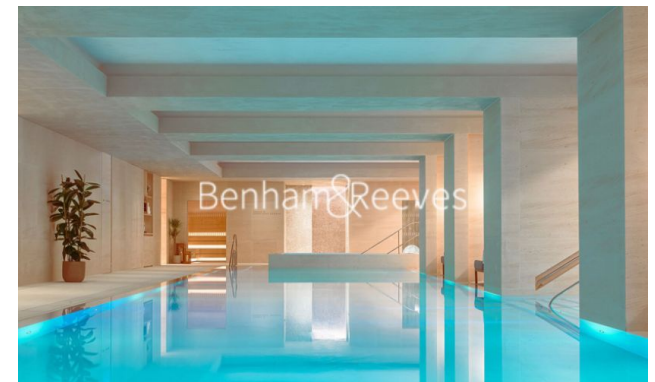

3 Bedrooms   3 Bathrooms   Unfurnished

A truly exquisite, impeccable & sumptuous 3 bedrooms apartment with unparalleled 180° views of the London horizon sets on the 10th floor of the best residential building of Marble Arch - The Bryanston, emerged in the distinguished location of Hyde Park.

Please [click here](#) for full detail

Property features

3 x Bedrooms Apartment Designed by Millier London(10th Floor | 3 Luxury Marble Bathrooms (3 x En-Suite with Plenty of Storage | Large Open-Plan Reception Room with Panoramic Windows | Contemporary Kitchen integrated with Top-End Gaggenau & Sub | Furnished or Unfurnished / Home Automation System | EPC-B | Spans 2261 Sq Ft Internally / Air Cond. / Under Floor Heating | Private Terrace with 180° Panoramic View of London Horizon | Indoor Children Playground / Swimming Pool / Gym / Spa | 24 Hours Security / 24 Hours Concierge / Underground Parking

For more information about this property, please call our Hyde Park branch on

020 7402 9866

Redress & Client Money Protection :

Benham and Reeves are members of The Property Ombudsman redress scheme and have Client Money protection with ARLA Propertymark. You can find more information on our website at <https://www.benhams.com/membership/>

Benham & Reeves