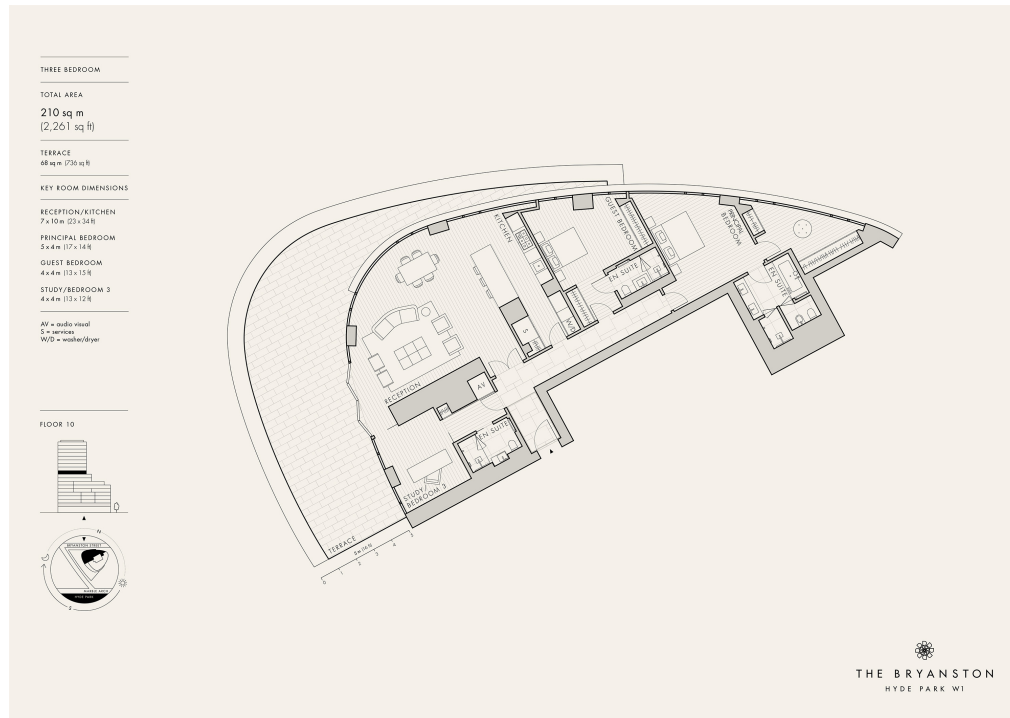

Bryanston Street, Marble Arch W1H

£7,500 per week, £32,500 per month + fees

www.benhams.com

Score	Energy rating	Current	Potential
92+	A		
81-91	B	88 | B	88 | B
69-80	C		
55-68	D		
39-54	E		
21-38	F		
1-20	G		

London branches open six days a week Mon - Sat

Canary Wharf | City | Colindale | Dartmouth Park | Ealing | Fulham
Hammersmith | Hampstead | Highgate | Hyde Park | Kensington | Kew
Knightsbridge | Nine Elms | Shoreditch | Southall | Surrey Quays
Wapping | Wembley | White City | Woolwich

International offices

China | Hong Kong SAR | India | Indonesia | Qatar | Malaysia | Middle East | Pakistan
Singapore | South Africa | Thailand | Turkey