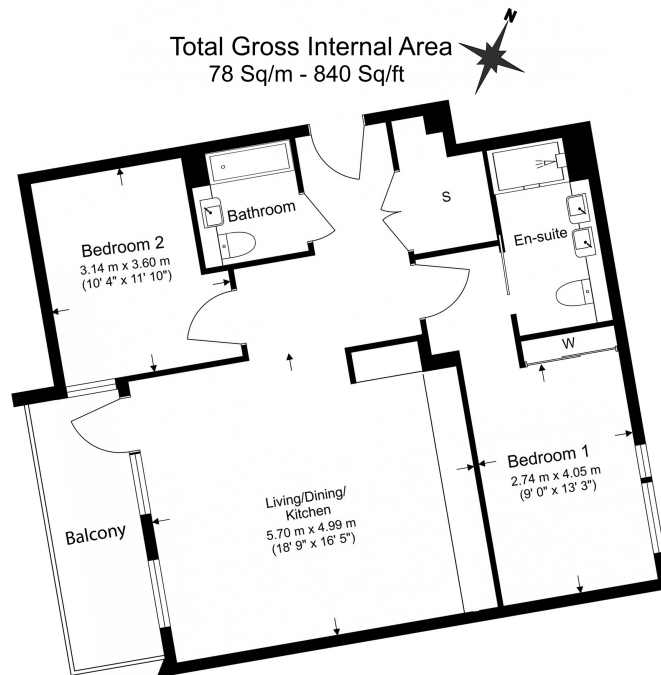

Denver Building, Malthouse Road, SW11

£808 per week, £3,500 per month + fees

www.benhams.com

Benham & Reeves

Energy Efficiency Rating		
	Current	Potential
<i>Very energy efficient - lower running costs</i>		
(92-100) A		
(81-91) B	82	82
(69-80) C		
(55-68) D		
(39-54) E		
(21-38) F		
(1-20) G		
<i>Not energy efficient - higher running costs</i>		
England & Wales	EU Directive 2002/91/EC	

London branches open six days a week Mon - Sat

Canary Wharf | City | Colindale | Dartmouth Park | Ealing | Fulham
Hammersmith | Hampstead | Highgate | Hyde Park | Kensington | Kew
Knightsbridge | Nine Elms | Shoreditch | Southall | Surrey Quays
Wapping | Wembley | White City | Woolwich

International offices

China | Hong Kong SAR | India | Indonesia | Qatar | Malaysia | Middle East | Pakistan
Singapore | South Africa | Thailand | Turkey

Benham & Reeves