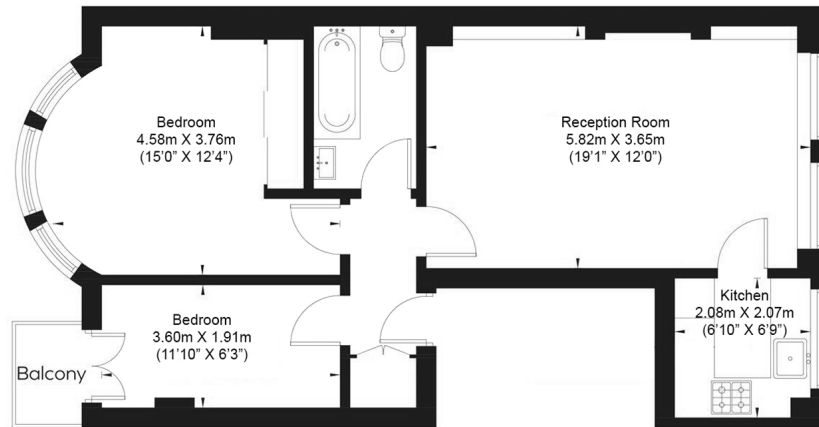

# Elgin Avenue, Maida Vale, W9

£588 per week, £2,548 per month + fees

www.benhams.com

**First Floor**  
**Total Gross Internal Area**  
 56.2 Sq/m - 605 Sq/ft

Floor Plan measurements are approximate and are for illustrative purposes only. While we do not doubt the floor plans accuracy, we make no guarantee, warranty or representation as to the accuracy and completeness of the floor plan.