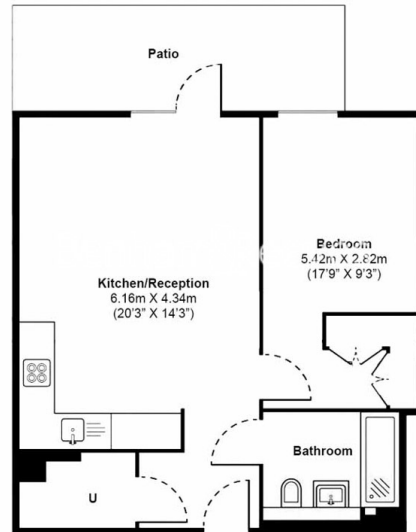

Merino Gardens, London Dock, E1W

£655 per week, £2,838 per month + fees

www.benhams.com

First Floor Total Gross Internal Area 52.91 Sq/m - 569.52 Sq/ft