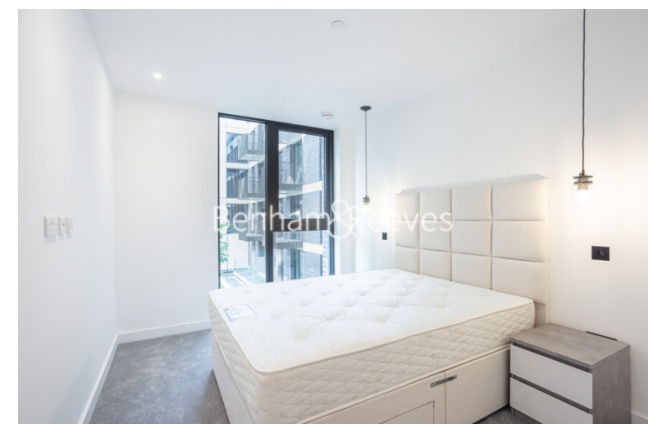

1 Bedroom   1 Bathroom   Furnished

Beautiful apartment situated within a prestigious development with exclusive resident's club located between the City and Canary Wharf. Positioned moments from Tower Hill Underground Station and Tower Gateway DLR.

Please [click here](#) for full detail

Property features

Brand New Luxury 1 Bedroom Apartment | Bright Open Plan Reception With Balcony | Bespoke Fitted Kitchen With Integrated Appliances | Well Equipped Double Bedroom | Bathroom With Underfloor Heating | EPC-B | Comfort Cooling / Heating & Floor To Ceiling Windows | 24hr Concierge, Residents Club Including Pool, Sauna, Gym | Moments From St Katherine Docks, Close To The City | Short Walk To Tower Hill & Aldgate East Underground

For more information about this property,
please call our Wapping branch on

020 7680 8900

Redress & Client Money Protection :

Benham and Reeves are members of The Property Ombudsman redress scheme and have Client Money protection with ARLA Propertymark. You can find more information on our website at <https://www.benhams.com/membership/>

Benham & Reeves