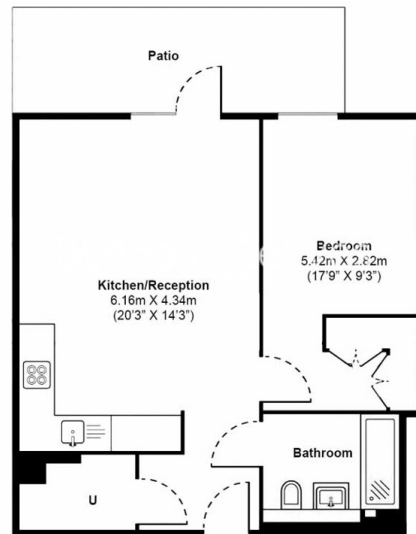

Merino Gardens, London Dock, E1W

£675 per week, £2,925 per month + fees

www.benhams.com

First Floor Total Gross Internal Area 52.91 Sq/m - 569.52 Sq/ft