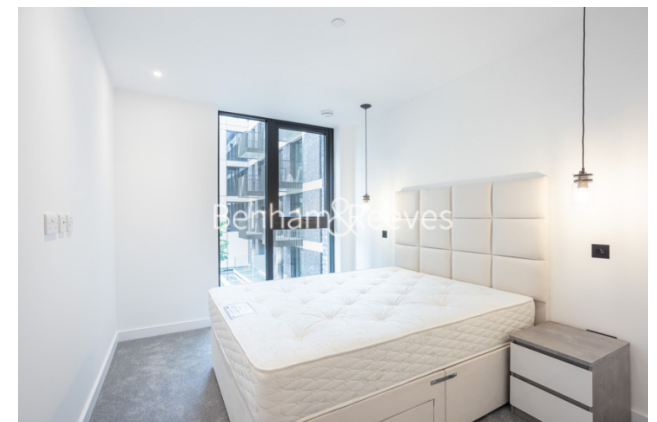

1 Bedroom   1 Bathroom   Furnished

A beautifully finished apartment situated in Merino Gardens situated in the exclusive London Dock development.

Please [click here](#) for full detail

Property features

Brand New Luxury 1 Bedroom Apartment | Bright Open Plan Reception With Balcony | Bespoke Fitted Kitchen With Integrated Appliances | Well Equipped Double Bedroom | Bathroom With Underfloor Heating | EPC-B | Comfort Cooling / Heating & Floor To Ceiling Windows | 24hr Concierge, Residents Club Including Pool, Sauna, Gym | Moments From St Katherine Docks, Close To The City | Short Walk To Tower Hill & Aldgate East Underground

For more information about this property,
please call our Wapping branch on

020 7680 8900

Redress & Client Money Protection :

Benham and Reeves are members of The Property Ombudsman redress scheme and have Client Money protection with ARLA Propertymark. You can find more information on our website at <https://www.benhams.com/membership/>

Benham & Reeves