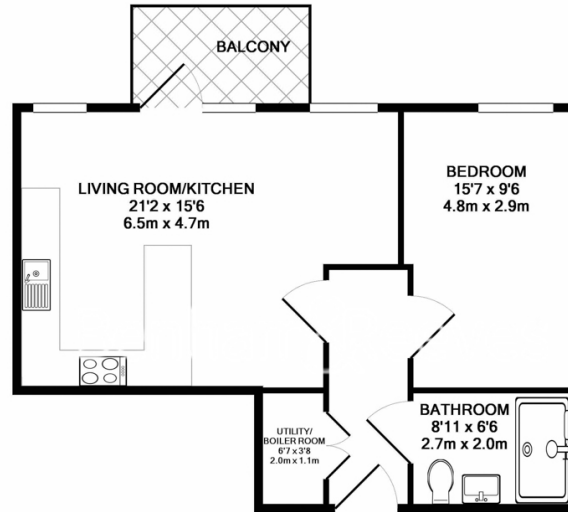

Ariel House, London Dock, Vaughan Way, E1W

£669 per week, £2,899 per month + fees

www.benhams.com

London branches open six days a week Mon - Sat

Canary Wharf | City | Colindale | Dartmouth Park | Ealing | Fulham
Hammersmith | Hampstead | Highgate | Hyde Park | Kensington | Kew
Knightsbridge | Nine Elms | Shoreditch | Southall | Surrey Quays
Wapping | Wembley | White City | Woolwich

International offices

China | Hong Kong SAR | India | Indonesia | Qatar | Malaysia | Middle East | Pakistan
Singapore | South Africa | Thailand | Turkey