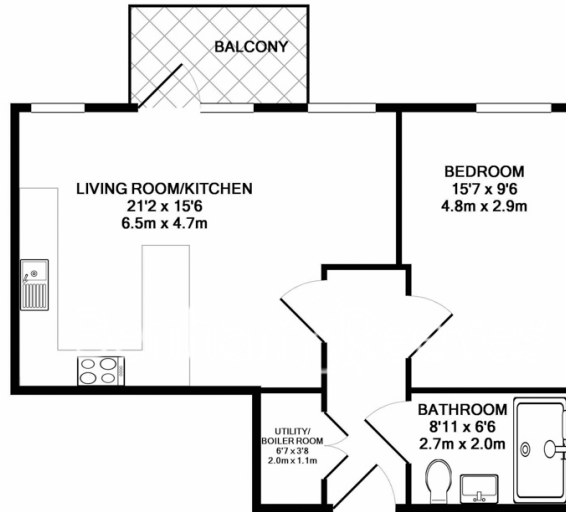

Ariel House, London Dock, Vaughan Way, E1W

£669 per week, £2,899 per month + fees

www.benhams.com

London branches open six days a week Mon - Sat

Canary Wharf | City | Colindale | Dartmouth Park | Ealing | Fulham
Hammersmith | Hampstead | Highgate | Hyde Park | Kensington | Kew
Knightsbridge | Nine Elms | Shoreditch | Southall | Surrey Quays
Wapping | Wembley | White City | Woolwich

International offices

China | Hong Kong SAR | India | Indonesia | Israel | Malaysia | Middle East | Pakistan
Qatar | Singapore | South Africa | Thailand | Turkey