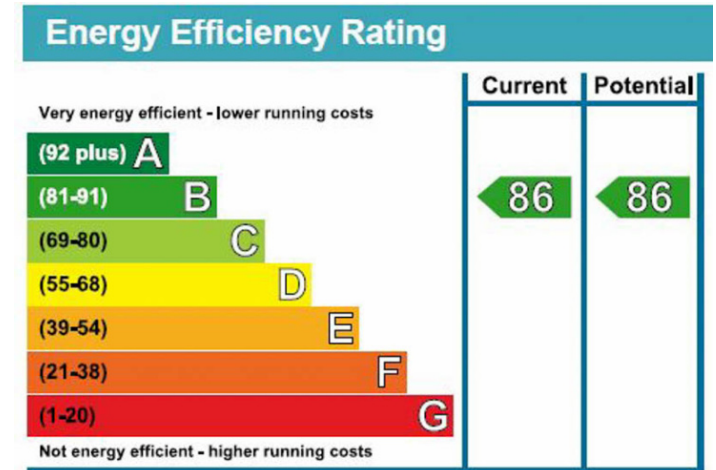

Ariel House, London Dock, Vaughan Way, E1W

£669 per week, £2,899 per month + fees

www.benhams.com

London branches open six days a week Mon - Sat

Canary Wharf | City | Colindale | Dartmouth Park | Ealing | Fulham
Hammersmith | Hampstead | Highgate | Hyde Park | Kensington | Kew
Knightsbridge | Nine Elms | Shoreditch | Southall | Surrey Quays
Wapping | Wembley | White City | Woolwich

International offices

China | Hong Kong SAR | India | Indonesia | Israel | Malaysia | Middle East | Pakistan
Qatar | Singapore | South Africa | Thailand | Turkey