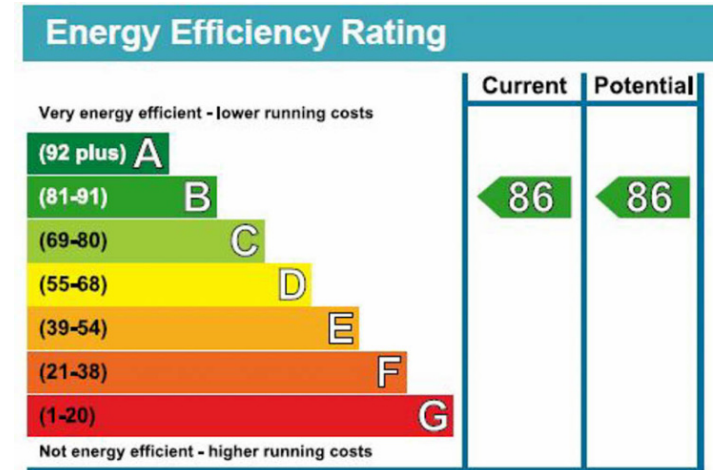

Ariel House, London Dock, Vaughan Way, E1W

£669 per week, £2,899 per month + fees

www.benhams.com

London branches open six days a week Mon - Sat

Canary Wharf | City | Colindale | Dartmouth Park | Ealing | Fulham
Hammersmith | Hampstead | Highgate | Hyde Park | Kensington | Kew
Knightsbridge | Nine Elms | Shoreditch | Southall | Surrey Quays
Wapping | Wembley | White City | Woolwich

International offices

China | Hong Kong SAR | India | Indonesia | Qatar | Malaysia | Middle East | Pakistan
Singapore | South Africa | Thailand | Turkey