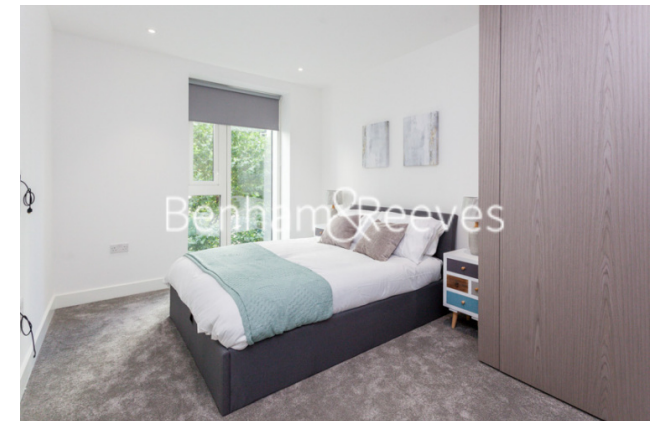

1 Bedroom   1 Bathroom   Furnished

Luxury one-bedroom apartment set in a modern development in Wapping. Located within walking distance of The City and close to the underground, DLR & London Overground.

Please [click here](#) for full detail

Property features

Luxury One Bedroom Apartment | Open Plan Reception with Air Cooling / Heating, Wood Floors | Fitted Kitchen with Integrated Siemens Appliances | 2 Well Equipped, Double Bedrooms with Carpets | Bespoke Bathroom With Underfloor Heating | EPC-B | Floor To Ceiling Windows Throughout & Video Entry System | 24hr Concierge, Residents Lounge, Pool, Jacuzzi, Steam Room | Residents Gym, Fitness Suite, Squash Court, Cinema Screening | Close To Tower Hill Underground, Tower Gateway DLR & Wapping

For more information about this property,
please call our Wapping branch on

020 7680 8900

Redress & Client Money Protection :

Benham and Reeves are members of The Property Ombudsman redress scheme and have Client Money protection with ARLA Propertymark. You can find more information on our website at <https://www.benhams.com/membership/>

Benham & Reeves